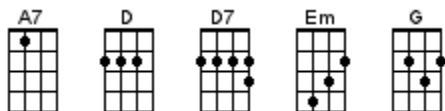

# I'll Fly Away

Alfred Brumley 1929

<Melody note: B      Harmony notes: D and G>

**INTRO:** / 1 2 / 1 2 / [G] / [G] /

[G] Some glad morning when this life is o'er  
[C] I'll fly a-[G]way [G]  
[G] To a home on [Em] God's celestial shore  
[G] I'll [D7] fly a-[G]way [G]

## CHORUS:

[G] I'll fly away, oh glory  
[C] I'll fly a-[G]way, in the morning  
[G] When I die, halle-[Em]lujah by and [G] by  
[A7] I'll [D] fly a-[G]way [G]

[G] When the shadows of this life have gone  
[C] I'll fly a-[G]way [G]  
[G] Like a bird from [Em] prison bars has flown  
[G] I'll [D7] fly a-[G]way [G]

## CHORUS:

[G] I'll fly away, oh glory  
[C] I'll fly a-[G]way, in the morning  
[G] When I die, halle-[Em]lujah by and [G] by  
[A7] I'll [D] fly a-[G]way [G]

[G] Just a few more weary days and then  
[C] I'll fly a-[G]way [G]  
[G] To lead on where [Em] joy shall never end  
[G] I'll [D7] fly a-[G]way [G]

## CHORUS:

[G] I'll fly away, oh glory  
[C] I'll fly a-[G]way, in the morning  
[G] When I die, halle-[Em]lujah by and [G] by  
[A7] I'll [D] fly a-[G]way [G]↓