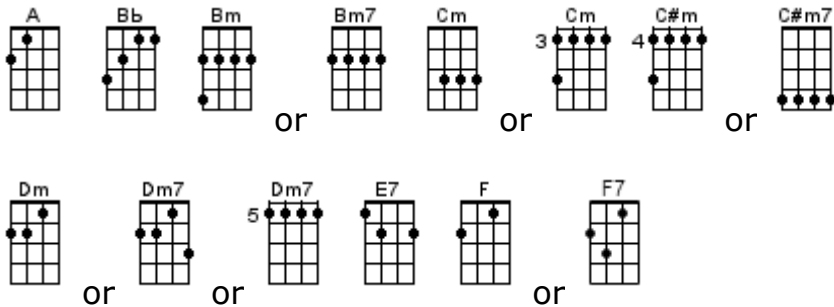

A Groovy Kind Of Love

Toni Wine, Carole Bayer Sager 1965 (as recorded by The Mindbenders)

INTRO: / 1 2 3 4 /

[A] [E7] [A]↓

A | -----0-2-4-5- | -7---7---5-4-2-0- | ----- | -----

E | ----- | ----- | -4---4---5-4-2-4- | -5-----

| 1 + 2 + 3 + 4 + | 1 + 2 + 3 + 4 + | 1 + 2 + 3 + 4 + | 1 + 2 +

When I'm feeling [A] blue, all I have to [E7] do
 Is take a look at [A] you, then I'm not so [Bm7] blue
 When you're close to [Bm7] me, I can feel your [C#m7] heart beat
 I can hear you [Bm7] breathing in my [E7] ear
 Wouldn't you a-[A]gree, baby you and [E7] me
 Got a groovy kind of [A] love (groovy kind of [Bm7] love)
 We got a groovy kind of [A] love (groovy kind of [Bm7] love)

Any time you [A] want to, you can turn me [E7] on to
 Anything you [A] want to, any time at [Bm7] all
 When I kiss your [Bm7] lips, oo I start to [C#m7] shiver
 Can't control the [Bm7] quivering in-[E7]side
 Wouldn't you a-[A]gree, baby you and [E7] me
 Got a groovy kind of [A] love (groovy kind of [Bm7] love)
 We got a groovy kind of [A]↓ love

When I'm in your [Cm] arms, nothing seems to [Dm7] matter
 My whole world could [Cm] shatter, I don't [F7] care
 Wouldn't you a-[Bb]gree, baby you and [F7] me
 Got a groovy kind of [Bb] love (groovy kind of [F7] love)
 We've got a groovy kind of [Bb] love (groovy kind of [F7] love)
 We've got a groovy kind of [Bb] love [Bb]↓