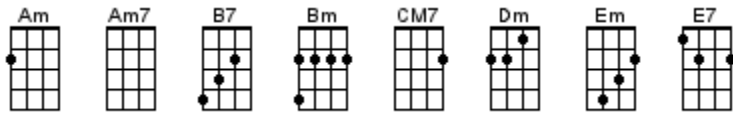

I'm Only Sleeping

Lennon-McCartney 1966 (The Beatles)

RIFF: < Played on all the **[CM7]**↓ chords. At the jam you'll hear this riff on the uBass >

[CM7]↓
A | -----2-----2----- |
E | -----0---3-----3--- |
C | -----0-4----- |
G | -----0----- |
| 1 + 2 + 3 + 4 + |

INTRO: / 1 2 3 4 /

[Em] When I wake up early in the [Am] morning
[G] Lift my [C] head [G] I'm still [B7] yawning
[Em] When I'm in the middle of a [Am] dream
[G] Stay in [C] bed [G] float up-[C]stream [C] (float upstream)

[G] Please don't wake me [Am] no don't shake me
[Bm] Leave me where I [Am] am, I'm only [CM7] sleeping [CM7]↓

[Em] Everybody seems to think I'm [Am] lazy
[G] I don't [C] mind, I [G] think they're [B7] crazy
[Em] Running everywhere at such a [Am] speed
[G] 'Til they [C] find [G] there's no [C] need [C] (there's no need)

[G] Please don't wake me [Am] no don't shake me
[Bm] Leave me where I [Am] am, I'm only [CM7] sleeping [CM7]↓

[Dm] Keeping an eye on the [E7] world going by my [Am] window [Am7]
[Dm]↓ Taking my time ↑↓ [Em] when I wake up early in the [Am] morning
[G] Lift my [C] head [G] I'm still [B7] yawning
[Em] When I'm in the middle of a [Am] dream
[G] Stay in [C] bed [G] float up-[C]stream [C] (float upstream)