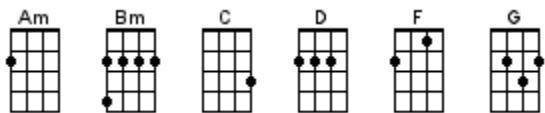

Got To Get You Into My Life

Lennon-McCartney 1966 (The Beatles)

INTRO: / 1 2 3 4 /

[G]↓ [G]↓ [G]↓ [G]↓

[G] I was alone, I took a ride
I didn't know what I would **[F]** find there **[F]**
[G] Another road, where maybe I
Can see another kind of **[F]** mind there **[F]**

[Bm] Ooh, then I **[D]** suddenly see you
[Bm] Ooh, did I **[D]** tell you I need you
[C] Every single / **[Am]** day **[D]** of my / **[G]** life? /

[G]↓ [G]↓ [G]↓ [G]↓

[G] You didn't run, you didn't lie
You knew I wanted just to **[F]** hold you **[F]**
[G] And had you gone, you knew in time
We'd meet again for I had **[F]** told you **[F]**

[C] / **[D]** / **[G]** /

[G]↓ [G]↓ [G]↓ [G]↓

[G] What can I do? What can I be
When I'm with you I wanna **[F]** stay there **[F]**
[G] If I'm true, I'll never leave
And if I do I know the **[F]** way there **[F]**