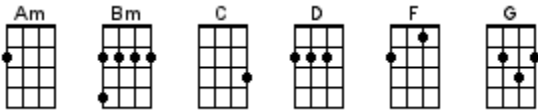

[G]↓ Got to ↓ get you ↓ into ↓ my / **[C]** life! **[D]** /

[C] / **[D]** / **[G]** /

[G]↓ Got to ↓ get you ↓ into ↓ my / **[C]** life! **[D]** /

[C] / **[D]** / **[G]**

I was a-**[G]**lone, I took a ride

I didn't know what I would **[F]** find there **[G]**

Another **[G]** road, where maybe I

Can see another kind of **[F]** mind there **[G]**

Then / **[G]** suddenly I **[F]** see you / **[G]**

Did I / **[G]** tell you I **[F]** need you / **[G]** / **[G]**↓**[F]**↓**[G]**↓

www.bytownukulele.ca