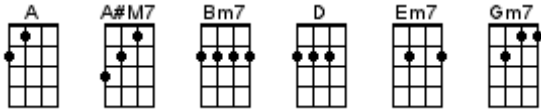

As Tears Go By

Five Foot Two

Be My Yoko Ono

Flowers

Bubbly

I Won't Back Down

Build Me Up Buttercup

In Spite Of Ourselves

Landslide

Runaway

3 TOWN
UNLELL
GROUP

Stargazing

Take Me Home Country Roads

3 TOWN
UNLELL
GROUP

These Love Notes

Up On Cripple Creek