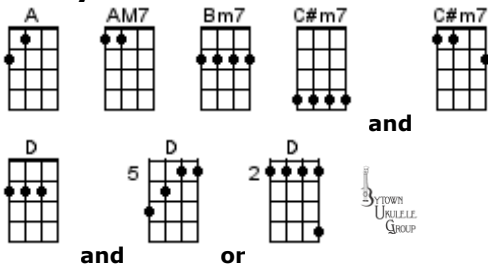

GCEA (C6) Chord Chart for BUG Jam February 19, 2025

A World Without Love

Burning Love

Can't Take My Eyes Off You

Accidentally In Love

All My Loving

Carrie Anne

Fish and Chips and Vinegar

As Tears Go By

Five Foot Two

Be My Yoko Ono

Flowers

Bubbly

I Won't Back Down

Build Me Up Buttercup

In Spite Of Ourselves