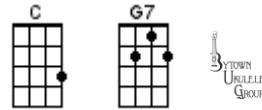

GCEA (C6) Chord Chart for BUG Jam February 19, 2025

A World Without Love

Burning Love

Can't Take My Eyes Off You

Accidentally In Love

All My Loving

Carrie Anne

Fish and Chips and Vinegar

As Tears Go By

Five Foot Two

Be My Yoko Ono

Flowers

Bubbly

I Won't Back Down

Build Me Up Buttercup

In Spite Of Ourselves