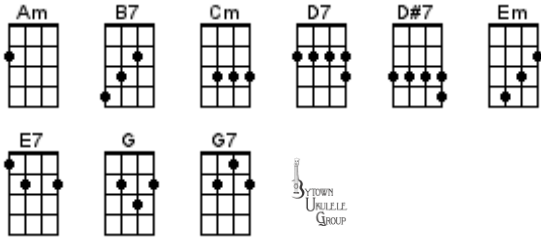

GCEA (C6) Chord Chart for BUG Jam February 19, 2025

A World Without Love

Burning Love

Can't Take My Eyes Off You

Accidentally In Love

All My Loving

Carrie Anne

Fish and Chips and Vinegar

As Tears Go By

Five Foot Two

Be My Yoko Ono

Flowers

Bubbly

I Won't Back Down

Build Me Up Buttercup

In Spite Of Ourselves

Landslide

Runaway

3 TOWN
UNLELL
GROUP

Stargazing

Take Me Home Country Roads

3 TOWN
UNLELL
GROUP

These Love Notes

Up On Cripple Creek

Yellow

3 TOWN
UNLELL
GROUP

You're Still The One

Zombies Just Wanna Be Loved

3 TOWN
UNLELL
GROUP