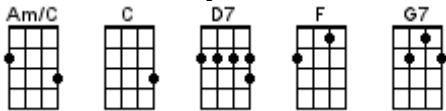

GCEA (C6) Chord Chart for BUG Jam February 19, 2025

A World Without Love

Burning Love

Can't Take My Eyes Off You

Accidentally In Love

All My Loving

Carrie Anne

Fish and Chips and Vinegar

As Tears Go By

Five Foot Two

Be My Yoko Ono

Flowers

Bubbly

I Won't Back Down

Build Me Up Buttercup

In Spite Of Ourselves