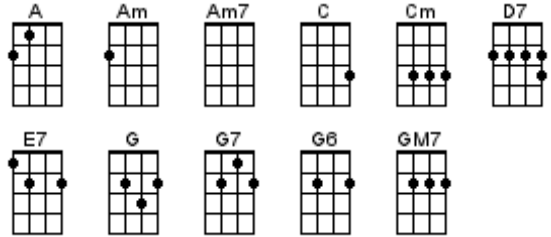

GCEA (C6) Chord Chart for BUG Jam February 19, 2025

A World Without Love

Burning Love

Can't Take My Eyes Off You

Accidentally In Love

All My Loving

Carrie Anne

Fish and Chips and Vinegar

As Tears Go By

Five Foot Two

Be My Yoko Ono

Flowers

Bubbly

I Won't Back Down

Build Me Up Buttercup

In Spite Of Ourselves

Landslide

Runaway

3 TOWN
UNLELL
GROUP

Stargazing

Take Me Home Country Roads

3 TOWN
UNLELL
GROUP

These Love Notes

Up On Cripple Creek