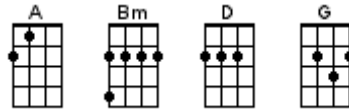

GCEA (C6) Chord Chart for BUG Jam February 19, 2025

A World Without Love

Burning Love

Can't Take My Eyes Off You

Accidentally In Love

All My Loving

Carrie Anne

Fish and Chips and Vinegar

As Tears Go By

Five Foot Two

Be My Yoko Ono

Flowers

Bubbly

I Won't Back Down

Build Me Up Buttercup

In Spite Of Ourselves