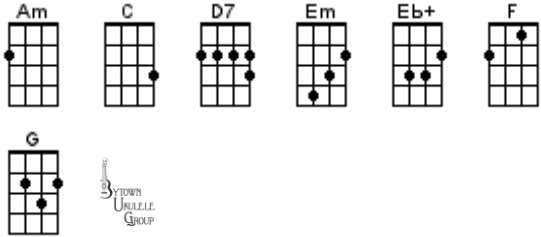

GCEA (C6) Chord Chart for BUG Jam February 19, 2025

A World Without Love

Burning Love

Can't Take My Eyes Off You

Accidentally In Love

All My Loving

Carrie Anne

Fish and Chips and Vinegar

As Tears Go By

Five Foot Two

Be My Yoko Ono

Flowers

Bubbly

I Won't Back Down

Build Me Up Buttercup

In Spite Of Ourselves

Landslide

Runaway

3 TOWN
UNLELL
GROUP

Stargazing

Take Me Home Country Roads

3 TOWN
UNLELL
GROUP

These Love Notes

Up On Cripple Creek