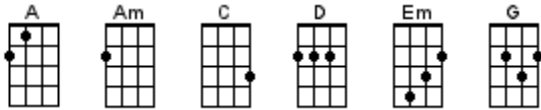

GCEA (C6) Chord Chart for BUG Jam February 19, 2025

A World Without Love

Burning Love

Can't Take My Eyes Off You

Accidentally In Love

All My Loving

Carrie Anne

Fish and Chips and Vinegar

As Tears Go By

Five Foot Two

Be My Yoko Ono

Flowers

Bubbly

I Won't Back Down

Build Me Up Buttercup

In Spite Of Ourselves