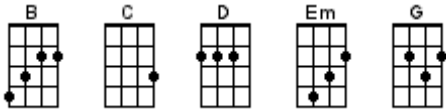

GCEA (C6) Chord Chart for BUG Jam February 19, 2025

A World Without Love

Burning Love

Can't Take My Eyes Off You

Accidentally In Love

All My Loving

Carrie Anne

Fish and Chips and Vinegar

As Tears Go By

Five Foot Two

Be My Yoko Ono

Flowers

Bubbly

I Won't Back Down

Build Me Up Buttercup

In Spite Of Ourselves