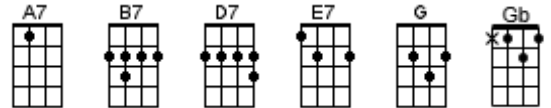

GCEA (C6) Chord Chart for BUG Jam February 19, 2025

A World Without Love

Burning Love

Can't Take My Eyes Off You

Accidentally In Love

All My Loving

Carrie Anne

Fish and Chips and Vinegar

As Tears Go By

Five Foot Two

Be My Yoko Ono

Flowers

Bubbly

I Won't Back Down

Build Me Up Buttercup

In Spite Of Ourselves