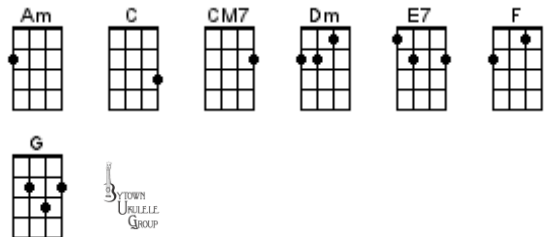

GCEA (C6) Chord Chart for BUG Jam February 19, 2025

A World Without Love

Burning Love

Can't Take My Eyes Off You

Accidentally In Love

All My Loving

Carrie Anne

Fish and Chips and Vinegar

As Tears Go By

Five Foot Two

Be My Yoko Ono

Flowers

Bubbly

I Won't Back Down

Build Me Up Buttercup

In Spite Of Ourselves