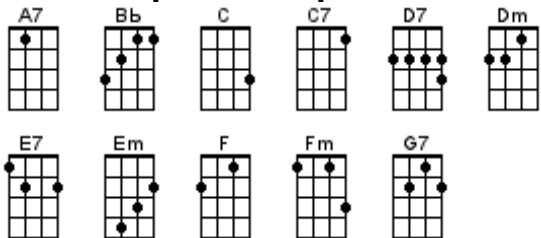

GCEA (C6) Chord Chart for BUG Jam February 19, 2025

A World Without Love

Burning Love

Can't Take My Eyes Off You

Accidentally In Love

All My Loving

Carrie Anne

Fish and Chips and Vinegar

As Tears Go By

Five Foot Two

Be My Yoko Ono

Flowers

Bubbly

I Won't Back Down

Build Me Up Buttercup

In Spite Of Ourselves