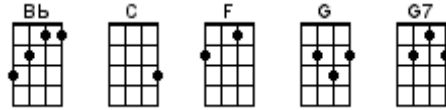

GCEA (C6) Chord Chart for BUG Jam February 19, 2025

A World Without Love

Burning Love

Can't Take My Eyes Off You

Accidentally In Love

All My Loving

Carrie Anne

Fish and Chips and Vinegar

As Tears Go By

Five Foot Two

Be My Yoko Ono

Flowers

Bubbly

I Won't Back Down

Build Me Up Buttercup

In Spite Of Ourselves