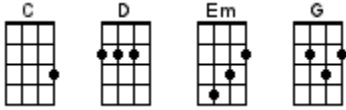

Perfect

Ed Sheeran 2017

12/8 TIME means / 1 2 3 4 5 6 7 8 9 10 11 12 / **counted as**
/ 1 + a 2 + a 3 + a 4 + a /

INTRO: < SING D > / 1 2 3 4 / 1 2 3

I found a [G] love, for [Em] me
Darling just [C] dive right in, and follow my [D] lead
Well I found a [G] girl, beautiful [Em] and sweet
Well I never [C] knew you were the someone, waiting for [D] me

CHORUS:

[D]↓ Baby [Em] I'm [C] dancing in the [G] dark, with [D] you between my [Em] arms
[C] Barefoot on the [G] grass, we're [D] listening to our [Em] favourite song
When you [C] said you looked a [G] mess, I whispered [D] underneath my [Em] breath
But you [C] heard it, darling [G] you look [D] perfect to-[G]↓night [D]↓ [Em]↓ [D]↓

CHORUS:

[D]↓ Baby [Em] I'm [C] dancing in the [G] dark, with [D] you between my [Em] arms
[C] Barefoot on the [G] grass, we're [D] listening to our [Em] favourite song
When I [C] saw you in that [G] dress, looking so [D] beautiful
I [Em] don't de-[C]serve this, darling [G] you look [D] perfect to-[G]night

[Em] / [C] / [D]

CHORUS:

[D]↓ Baby [Em] I'm [C] dancing in the [G] dark, with [D] you between my [Em] arms
[C] Barefoot on the [G] grass, we're [D] listening to our [Em] favourite song
I have [C] faith in what I [G] see, now I know [D] I have met an [Em] angel
In [C] person, and [G] she looks [D] perfect
I [C] don't deserve this [D] you look [D]↓ perfect to-[G]↓night [D]↓ [Em]↓ [D]↓