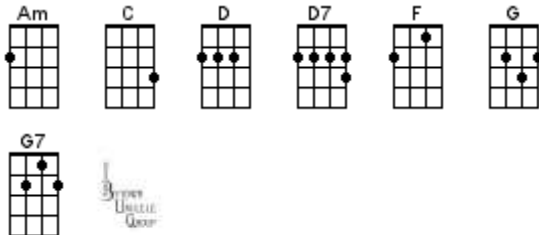

BUG's Really Slow Jam Songbook Chord Chart

February 2, 2022

59th Bridge Street

A Mess Of Blues

Bad Moon Rising

The Big Rock Candy Mountains

BUG Medley

Build Me Up Buttercup

Bye Bye Love

Eight Days A Week

The Hockey Song

I've Just Seen A Face

Jambalaya

Song For The Mira

Sway

These Boots Are Made For Walkin'