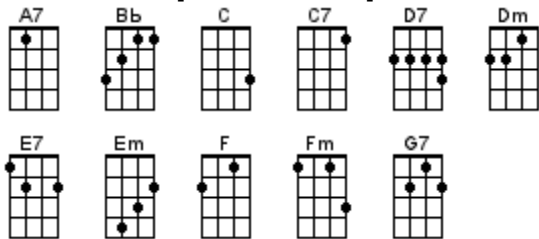

BUG's Really Slow Jam Songbook Chord Chart

February 2, 2022

59th Bridge Street

A Mess Of Blues

Bad Moon Rising

The Big Rock Candy Mountains

BUG Medley

Build Me Up Buttercup

Bye Bye Love

Eight Days A Week

The Hockey Song

I've Just Seen A Face

Jambalaya

Song For The Mira

Sway

These Boots Are Made For Walkin'