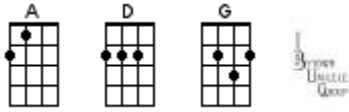

BUG's Really Slow Jam Songbook Chord Chart

February 2, 2022

59th Bridge Street

A Mess Of Blues

Bad Moon Rising

The Big Rock Candy Mountains

BUG Medley

Build Me Up Buttercup