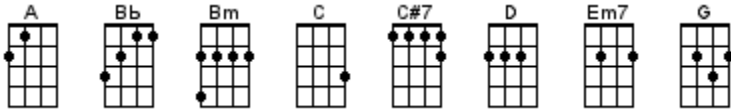

# P.S. I Love You

Lennon-McCartney 1962 (The Beatles)

< SINGING NOTE: B >

INTRO: / 1 2 3 4 /

[G] As I [C#7] write this [D] letter  
[G] Send my [C#7] love to [D] you  
Re-[G]member [C#7] that I'll [D] always  
[D] Be in [A] love with [D] you

[D] Treasure these few [Em7] words till we're to-[D]gether  
Keep [A] all my love for-[Bm]ever

[A] P.S. I love [Bb] you < 2 3 4 / 1 2 > [Bb] ↓ you [C] ↓ you [D] you [D]

[D] I'll be coming [Em7] home again to [D] you love  
And [A] till the day I [Bm] do love

[D] I'll be coming [Em7] home again to [D] you love  
And [A] till the day I [Bm] do love

[A] P.S. I love [Bb] you < 2 3 4 / 1 2 > [Bb] ↓ you [C] ↓ you [D] you < 2 3 4 / 1 2 >

[Bb] ↓ You [C] ↓ you [D] you < 2 3 4 / 1 2 >