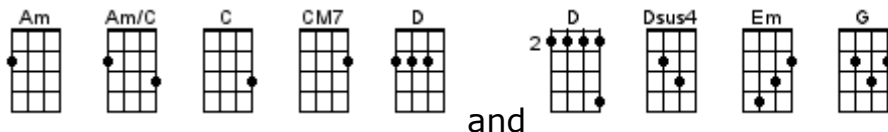

All Of Me

John Legend 2013

INTRO: / 1 2 / 1 2 /

[Em] / [C] / [G] / [D] /
[Em] / [C] / [G] / [D] /

[Em] What would I [CM7] do without your smart [G] mouth?
Drawing me [D] in and you kicking me [Em] out
You've got my [C] head spinning [G] no kidding, I [D] can't pin you [Em] down
What's going [CM7] on in that beautiful [G] mind
I'm on your [D] magical mystery [Em] ride
And I'm [C] so dizzy, don't [G] know what hit me, but [D] I'll be al-[Am]right

PRE-CHORUS:

My [Am/C] head's under [G] water
But [D] I'm breathing [Am] fine
[Am/C] You're crazy and [G] I'm out of my [D] mind

CHORUS:

'Cause [G] all of me, loves [Em] all of you
Love your [Am] curves and all your [Am/C] edges
All your [Dsus4] perfect imper-[D]fections
Give your [G] all to me, I'll give my [Em] all to you
You're my [Am] end and my be-[Am/C]ginning
Even [Dsus4] when I lose I'm [D] winning
'Cause I give you [Em] a-a-[C]a-all of [G] me [D]²
And you give me [Em] a-a-[C]a-all of [G] you, o-[D]↓oh

[Em] How many [CM7] times do I have to tell [G] you
Even when you're [D] crying you're beautiful [Em] too
The world is [C] beating you [G] down, I'm a-[D]round through every [Em] mood
You're my [CM7] downfall, you're my [G] muse
My worst dis-[D]traction, my rhythm and [Em] blues
I can't stop [C] singing, it's [G] ringing, in [D] my head for [Am] you

BRIDGE:

Give me all of [Am/C] you
[Am] Cards on the [G] table
We're [D] both showing [Am] hearts
[Am/C] Risking it [G] all, though it's [D]↓ hard

CHORUS:

`Cause [G]↓ all of me, loves [Em]↓ all of you
Love your [Am]↓ curves and all your edges
All your [D]↓ perfect imperfections
Give your [G] all to me, I'll give my [Em] all to you
You're my [Am] end and my be-[Am/C]ginning
Even [Dsus4] when I lose I'm [D] winning
'Cause I give you [Em] a-a-[C]a-all of [G] me [D]²↓
And you give me [Em] a-a-[C]a-all of [G] you, o-[D]↓oh
I give you [Em] a-a-a-a-[C]a-all of [G] me [D]↓
And you give me [Em] a-a-[C]a-all of [G]↓ you, o-[D]↓oh