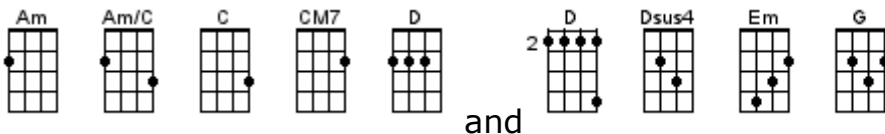

All Of Me

John Legend 2013

INTRO: / 1 2 / 1 2 /

[Em] / [C] / [G] / [D] /
[Em] / [C] / [G] / [D] /

[Em] What would I [CM7] do without your smart [G] mouth?
Drawing me [D] in and you kicking me [Em] out
You've got my [C] head spinning [G] no kidding, I [D] can't pin you [Em] down
What's going [CM7] on in that beautiful [G] mind
I'm on your [D] magical mystery [Em] ride
And I'm [C] so dizzy, don't [G] know what hit me, but [D] I'll be al-[Am]right

[Em] How many [CM7] times do I have to tell [G] you
Even when you're [D] crying you're beautiful [Em] too
The world is [C] beating you [G] down, I'm a-[D]round through every [Em] mood
You're my [CM7] downfall, you're my [G] muse
My worst dis-[D]traction, my rhythm and [Em] blues
I can't stop [C] singing, it's [G] ringing, in [D] my head for [Am] you

PRE-CHORUS:

My [Am/C] head's under [G] water
But [D] I'm breathing [Am] fine
[Am/C] You're crazy and [G] I'm out of my [D] mind

CHORUS:

`Cause [G] all of me, loves [Em] all of you
Love your [Am] curves and all your [Am/C] edges
All your [Dsus4] perfect imper-[D]fections
Give your [G] all to me, I'll give my [Em] all to you
You're my [Am] end and my be-[Am/C]ginning
Even [Dsus4] when I lose I'm [D] winning
'Cause I give you [Em] a-a-[C]a-all of [G] me [D]²
And you give me [Em] a-a-[C]a-all of [G] you, o-[D]↓oh

BRIDGE:

Give me all of [Am/C] you
[Am] Cards on the [G] table
We're [D] both showing [Am] hearts
[Am/C] Risking it [G] all, though it's [D]↓ hard

CHORUS:

`Cause [G]↓ all of me, loves [Em]↓ all of you
Love your [Am]↓ curves and all your edges
All your [D]↓ perfect imperfections
Give your [G] all to me, I'll give my [Em] all to you
You're my [Am] end and my be-[Am/C]ginning
Even [Dsus4] when I lose I'm [D] winning
'Cause I give you [Em] a-a-[C]a-all of [G] me [D]²↓
And you give me [Em] a-a-[C]a-all of [G] you, o-[D]↓oh
I give you [Em] a-a-a-a-[C]a-all of [G] me [D]↓
And you give me [Em] a-a-[C]a-all of [G]↓ you, o-[D]↓oh