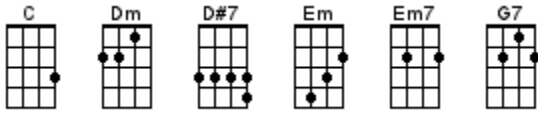

# It's Not Unusual

Les Reed & Gordon Mills 1964 (as recorded by Tom Jones)

**INTRO: / 1 2 / 1 2 /**

**[C] / [C] / [Dm] / [Dm] /**  
**[C] / [C] / [Dm] / [Dm] /**

**[C]** It's not unusual to be **[Dm]** loved by anyone **[G7]**  
**[C]** It's not unusual to have **[Dm]** fun with anyone **[Dm]**  
**[Em]** But when I see you hanging a-**[Dm]**bout with anyone **[Dm]**  
**[G7]** It's not unusual to **[C]** see me cry, I **[Dm]** wanna die **[G7]**