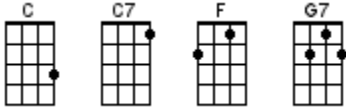

Folsom Prison Blues

Johnny Cash and Gordon Jenkins 1953 (recorded by Cash in 1955)

INTRO: / 1 2 / 1 2 / [C] / [C]

I [C] hear the train a-comin'
It's [C] rollin' round the bend
And [C] I ain't seen the sunshine since
[C] I don't know [C7] when
I'm [F] stuck in Folsom Prison
[F] And time keeps draggin' [C] on [C] / [C] /
[C] But that [G7] train keeps a-rollin'
[G7] On down to San An-[C]tone [C]

When [C] I was just a baby
My [C] mama told me "Son
[C] Always be a good boy
Don't [C] ever play with [C7] guns"
But I [F] shot a man in Reno
[F] Just to watch him [C] die [C] / [C] /
[C] When I [G7] hear that whistle blowin'
[G7] I hang my head and [C] cry [C]

INSTRUMENTAL:

When [C] I was just a baby
My [C] mama told me "Son
[C] Always be a good boy
Don't [C] ever play with [C7] guns"
But I [F] shot a man in Reno
[F] Just to watch him [C] die [C] / [C] /
[C] When I [G7] hear that whistle blowin'
[G7] I hang my head and [C] cry [C]

Well if they **[C]** freed me from this prison
If that **[C]** railroad train was mine
I **[C]** bet I'd move it on
A little **[C]** farther down the **[C7]** line
[F] Far from Folsom Prison
[F] That's where I want to **[C]** stay **[C]** / **[C]** /
[C] And I'd **[G7]** let that lonesome whistle
[G7] Blow my blues a-**[C]**way