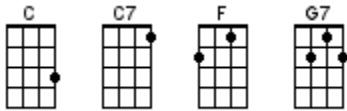

Well if they **[C]** freed me from this prison
If that **[C]** railroad train was mine
I **[C]** bet I'd move it on
A little **[C]** farther down the **[C7]** line
[F] Far from Folsom Prison
[F] That's where I want to **[C]** stay **[C]** / **[C]** /
[C] And I'd **[G7]** let that lonesome whistle
[G7] Blow my blues a-**[C]**way

[C] And I'd **[G7]** let that lonesome whistle
[G7] Blow my blues a-**[C]**way **[C]** / **[C]** / **[C]**↓

www.bytownukulele.ca