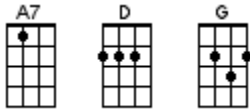

# Bad Moon Rising

John Fogerty 1969 (as recorded by Creedence Clearwater Revival)

**INTRO:** / 1 2 / 1 2 /

[D] / [A7][G] / [D] / [D] /

[D] I see the [A7] bad [G] moon a-[D]risin' [D]  
[D] I see [A7] trouble [G] on the [D] way [D]  
[D] I see [A7] earth-[G]quakes and [D] lightnin' [D]  
[D] I see [A7] bad [G] times to-[D]day [D]

## CHORUS:

[G] Don't go around tonight  
Well it's [D] bound to take your life  
[A7] There's a [G] bad moon on the [D] rise [D]

[D] I hear [A7] hurri-[G]canes a-[D]blowin' [D]  
[D] I know the [A7] end is [G] comin' [D] soon [D]  
[D] I fear [A7] rivers [G] over-[D]flowin' [D]  
[D] I hear the [A7] voice of [G] rage and [D] ruin [D]

## CHORUS:

[G] Don't go around tonight  
Well it's [D] bound to take your life  
[A7] There's a [G] bad moon on the [D] rise [D]

## CHORUS:

Well [G] don't go around tonight  
Well it's [D] bound to take your life  
[A7] There's a [G] bad moon on the [D] rise [D]

[G] Don't go around tonight  
Well it's [D] bound to take your life  
[A7] There's a [G] bad moon on the [D] rise [D] ↓