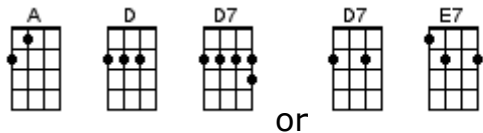

This Train is Bound for Glory

Traditional – first recorded 1922 (arranged similar to the Railroad Revival Tour version with Mumford & Sons, Edward Sharpe & the Magnetic Zeroes, Old Crow Medicine Show)

INTRO: / 1 2 / 1 2 / [A] / [A] / [A] / [A] /

CHORUS:

[A] This train is bound for glory, this train [A]
[A] This train is bound for glory [E7] this train [E7]
[A] This train is bound for glory
[D] None gonna ride it but the [D7] righteous and the holy
[A] This train is [E7] bound for glory [A] this train [A]