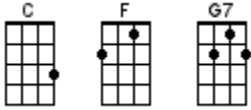

Hobo's Lullaby

Goebel Reeves 1934

INTRO: / 1 2 / 1 2 / [C] / [C] /

[C] Go to sleep, you weary [F] hobo [F]
[G7] Let the towns drift slowly [C] by [C]
[C] Listen to the steel rails [F] hummin' [F]
[G7] That's the hobo's lulla-[C]by [C]

Now [C] do not think about to-[F]morrow [F]
[G7] Let tomorrow come and [C] go [C]
To-[C]night you have a nice warm [F] boxcar [F]
[G7] Safe from all the rain and [C] snow [C]

I [C] know your clothes are torn and [F] ragged [F]
[G7] And your hair is tweaked with [C] grey [C]
[C] Lift your chin and smile at [F] trouble [F]
[G7] You'll have peace and rest some [C] day [C]

Now [C] do not let your heart be [F] troubled [F]
[G7] If the world calls you a [C] bum
[C] If your mother lived she'd [F] love you [F]
[G7] For you're still your mother's [C] son [C]

INSTRUMENTAL: <OPTIONAL>

And [C] when you die and go to [F] heaven [F]
[G7] All the trains there you can [C] ride [C]
The [C] hard-boiled brakeman and the [F] hobo [F]
[G7] Sleep there peaceful side by [C] side [C]

[C] Go to sleep, you weary [F] hobo [F]
[G7] Let the towns drift slowly [C] by [C]
[C] Listen to the steel rails [F] hummin' [F]
[G7] That's the hobo lulla-[C]by [C]↓