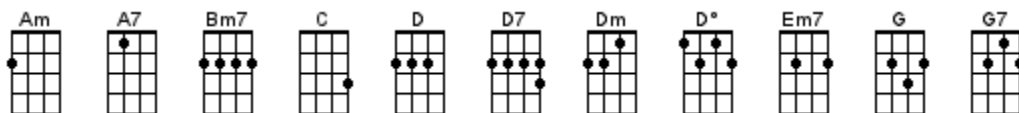

# Always Look On The Bright Side Of Life

Eric Idle 1979

**INTRO: / 1 2 3 4 / 1 2 3 < RUBATO – which means disregard a strict tempo >**

Some [Dm]↓ things in life are [Ddim]↓ bad  
They can [C]↓ really make you [Am]↓ mad  
[Dm]↓ Other things just make you [G7]↓ swear and [C]↓ curse [Am]↓  
When you're [Dm]↓ chewing on life's [Ddim]↓ gristle  
Don't [C]↓ grumble, give a [A7]↓ whistle  
And [D7]↓ this'll help things turn out for the [G]↓ best [G7]↓ and...

**< A TEMPO >**

[C] Always [Am] look on the [Dm] bright [G7] side of [C] life [Am]/[Dm][G7]/  
[C] Always [Am] look on the [Dm] light [G7] side of [C] life [Am]/[Dm][G7]

If [Dm] life seems jolly [G7] rotten, there's [C] something you've for-[Am]gotten  
And [Dm] that's to laugh and [G7] smile and dance and [C] sing [Am]  
When you're [Dm] feeling in the [G7] dumps, don't [C] be silly [A7] chumps  
Just [D] purse your lips and whistle, that's the [G7] thing

And [C] always [Am] look on the [Dm] bright [G7] side of [C] life [Am]/[Dm][G7]/  
[C] Always [Am] look on the [Dm] right [G7] side of [C] life [Am]/[Dm][G7]

For [Dm] life is quite ab-[G7]surd, and [C] death's the final [Am] word  
You must [Dm] always face the [G7] curtain with a [C] bow [Am]  
For-[Dm]get about your [G7] sin, give the [C] audience a [A7] grin  
En-[D]joy it, it's your last chance any-[G7]how