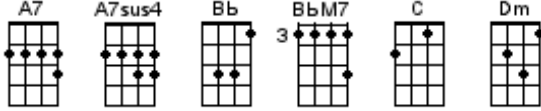

California Dreamin'