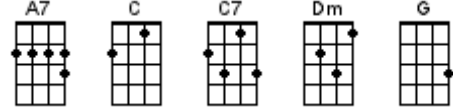

BUG Jam Songbook Chord Chart

Baritone Chord Chart

October 16, 2024

Abracadabra

Ghost Riders In The Sky

Breakfast In Hell (Am)

Last Kiss

C'est l'Halloween

Last Will and Testament

California Dreamin'

Li'l Red Riding Hood

Cat's In The Cradle

The Lonesome Death of Ukulele Ike

Devil With A Blue Dress On & Good Golly

Miss Molly Medley

Maneater