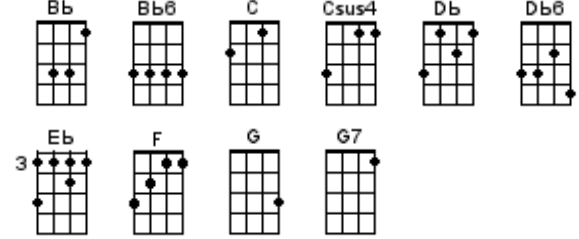

Last Will and Testament

California Dreamin'

Li'l Red Riding Hood

Cat's In The Cradle

The Lonesome Death of Ukulele Ike

Devil With A Blue Dress On & Good Golly

Miss Molly Medley

Maneater

Do You Believe In Magic?

(Don't Fear) The Reaper

Monster Mash

Forever Autumn

BUG Jam Songbook Chord Chart

Baritone Chord Chart

October 16, 2024

Psycho Killer

Urge For Going

Puff The Magic Dragon

Witch Doctor

Season Of The Witch

With Her Head Tucked Underneath Her

Arm

Time In A Bottle

Yoshimi Battles The Pink Robots, Pt. 1