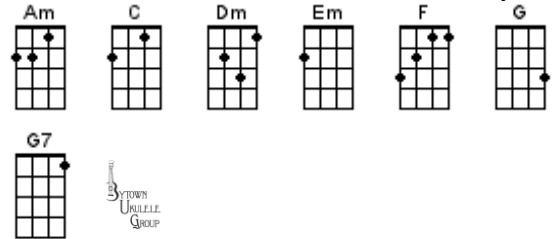

Last Will and Testament

California Dreamin'

Li'l Red Riding Hood

Cat's In The Cradle

The Lonesome Death of Ukulele Ike

Devil With A Blue Dress On & Good Golly

Miss Molly Medley

Maneater

Urge For Going

Puff The Magic Dragon

Witch Doctor

Season Of The Witch

With Her Head Tucked Underneath Her

Arm

Time In A Bottle

Yoshimi Battles The Pink Robots, Pt. 1