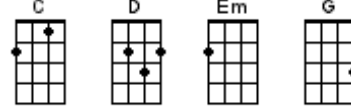

BUG Jam Songbook Chord Chart

Baritone Chord Chart

October 16, 2024

Abracadabra

Ghost Riders In The Sky

Breakfast In Hell (Am)

Last Kiss

C'est l'Halloween