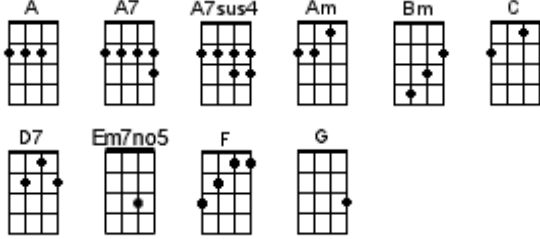

Last Will and Testament

California Dreamin'

Li'l Red Riding Hood

Cat's In The Cradle

The Lonesome Death of Ukulele Ike

Devil With A Blue Dress On & Good Golly

Miss Molly Medley

Maneater

Do You Believe In Magic?

(Don't Fear) The Reaper

Monster Mash

Forever Autumn

BUG Jam Songbook Chord Chart

Baritone Chord Chart

October 16, 2024

Psycho Killer

Urge For Going

Puff The Magic Dragon

Witch Doctor

Season Of The Witch

With Her Head Tucked Underneath Her

Arm

Time In A Bottle

Yoshimi Battles The Pink Robots, Pt. 1