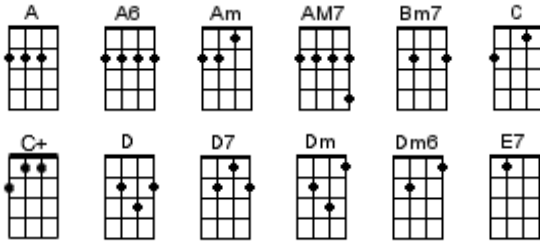

Last Will and Testament

California Dreamin'

Li'l Red Riding Hood

Cat's In The Cradle

The Lonesome Death of Ukulele Ike

Devil With A Blue Dress On & Good Golly

Miss Molly Medley

Maneater

Urge For Going

Puff The Magic Dragon

Witch Doctor

Season Of The Witch

With Her Head Tucked Underneath Her

Arm

Time In A Bottle

Yoshimi Battles The Pink Robots, Pt. 1