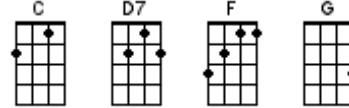

Last Will and Testament

California Dreamin'

Li'l Red Riding Hood

Cat's In The Cradle

The Lonesome Death of Ukulele Ike

Devil With A Blue Dress On & Good Golly

Miss Molly Medley

Maneater

Do You Believe In Magic?

(Don't Fear) The Reaper

Monster Mash

Forever Autumn

BUG Jam Songbook Chord Chart

Baritone Chord Chart

October 16, 2024

Psycho Killer

Urge For Going

Puff The Magic Dragon

Witch Doctor

Season Of The Witch

With Her Head Tucked Underneath Her

Arm

Time In A Bottle

Yoshimi Battles The Pink Robots, Pt. 1