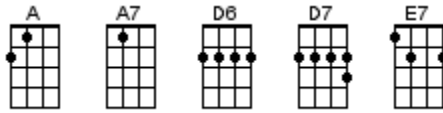

Season Of The Witch

Donovan, Shawn Phillips 1966

UBass

INTRO: / 1 2 3 4 /

[A] [A7] / [D7] [D6] [D7] /
[A] [A7] / [D7] [D6] [D7] /

Riff #1

[A]	[A7]	[D]	[D6]	[D7]	[A]	[A7]	[D]	[D6]	[D7]
G -----	-----	-----	-----	-----	-----	-----	-----	-----	-----
D -----	-----7---5-	-----	-----5---7-	-----	-----	-----7---5-	-----	-----5---7-	-----
A -0-----	-----	-----5-----	-----	-----	-----	-----	-----5-----	-----	-----
E -----	-----	-----	-----	-----	-----	-----	-----	-----	-----
1 + 2 + 3 + 4 +	1 + 2 + 3 + 4 +	1 + 2 + 3 + 4 +	1 + 2 + 3 + 4 +	1 + 2 + 3 + 4 +	1 + 2 + 3 + 4 +	1 + 2 + 3 + 4 +	1 + 2 + 3 + 4 +	1 + 2 + 3 + 4 +	1 + 2 + 3 + 4 +

Riff #2

[A]	[A7]	[D7]	[E7]	[A]	[A7]
G -----	-----	-----	-----	-----	-----
D -----7--5-	-----	-----	-----	-----	-----
A -0-----	-----	-5-----7-7-7-7-	-----	-0-0-0-0-0-0-0-0-	-----
E -----	-----	-----	-----	-----	-----
1 + 2 + 3 + 4 +	1 + 2 + 3 + 4 +	1 + 2 + 3 + 4 +	1 + 2 + 3 + 4 +	1 + 2 + 3 + 4 +	1 + 2 + 3 + 4 +
[D7]	[E7]	[A]	[A7]	[D7]	[E7]
G -----	-----	-----	-----	-----	-----
D -----	-----	-----	-----	-----	-----
A -5-5-5-5-7-7-7-7-	-----	-0-0-0-0-0-0-0-0-	-----	-5-5-5-5-7-7-7-7-	-----
E -----	-----	-----	-----	-----	-----
1 + 2 + 3 + 4 +	1 + 2 + 3 + 4 +	1 + 2 + 3 + 4 +	1 + 2 + 3 + 4 +	1 + 2 + 3 + 4 +	1 + 2 + 3 + 4 +

[A] You got to [A7] pick up every [D7] stitch [D6] [D7]
 [A] You got to [A7] pick up every [D7] stitch [D6] [D7]
 [A] Two rabbits [A7] running in the [D7] ditch [D6] [D7]

Riff #2

	[A]	[A7]	[D7]	[E7]	[A]	[A7]	
G	-----		-----		-----		
D	-----7---5-		-----		-----		
A	-0-----	-5-----	-7-7-7-7-	-0-0-0-0-0-0-0-0-			
E	-----		-----		-----		
	1 + 2 + 3 + 4 +	1 + 2 + 3 + 4 +	1 + 2 + 3 + 4 +	1 + 2 + 3 + 4 +			
	[D7]	[E7]	[A]	[A7]	[D7]	[E7]	
G	-----		-----		-----		
D	-----		-----		-----		
A	-5-5-5-5-7-7-7-7-	-0-0-0-0-0-0-0-0-	-5-5-5-5-7-7-7-7-				
E	-----		-----		-----		
	1 + 2 + 3 + 4 +	1 + 2 + 3 + 4 +	1 + 2 + 3 + 4 +	1 + 2 + 3 + 4 +			