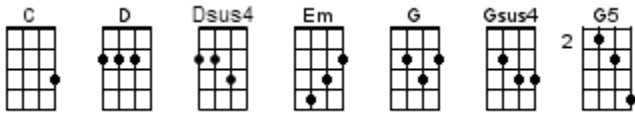

Sing Me A Song

William Prince, Serena Ryder 2022

INTRO: / 1 2 / 1 2 /

[G] / [G] / [D] / [D] /

[C] / [D] / [G] / [G]

Sing me a [G] song, babe [G]

What kind of [D] song, babe? [D]

The [C] one you hear, when you [C] look into my [Dsus4] soul [D]

Play me a [G] song, babe [G]

What kind of [D] song, babe? [D]

The [C] one that feels, the [C] closest to my [Dsus4] touch [D]

Play me a [G] song, babe [G]

What if I get it [D] wrong, babe? [D]

It ain't gotta be [C] good, it ain't gotta be [D] long

Just play me a [G] song [G]

It ain't gotta be [C] good, it ain't gotta be [D] long

Just play me a [G] song [G]

BRIDGE:

And [G] I could play this guitar with-[D]out any strings

[Em] I could sing for hours about [D] everything

So sing me a [G] song, babe [G]

What kind of [D] song, babe? [D]

The [C] one you hear, when you [C] look into my [Dsus4] soul [D]

Sing me a [G] song, babe [G]

What kind of [D] song, babe? [D]

It ain't gotta be **[C]** good, it ain't gotta be **[D]** long
Just sing me a **[G]** song **[G]**