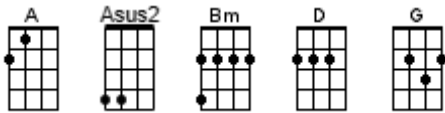

Suddenly Last Summer

Martha Davis 1983 (recorded by her band The Motels)

INTRO: / 1 2 3 4 /

[A] / [A] / [A] / [A] /

[A] It happened one summer, it happened one time

[G] It happened forever [A] for a short time

[A] A place for a moment [A] an end to a dream

[G] Forever I loved you [A] forever it seemed

CHORUS:

[D] One summer never ends [A] one summer never began

[D] It keeps me standing still [A] it takes, all my will

And then [G] suddenly [Bm] last [A] summer [A]

[A] Sometimes I never leave, but sometimes I would

[G] Sometimes I stay too long [A] and sometimes I would

[A] Sometimes it frightens me, sometimes it would

[G] Sometimes I'm all alone [A] and wish that I could

CHORUS:

[D] One summer never ends [A] one summer never begins

[D] It keeps me standing still [A] it takes, all my will

And then [G] suddenly [Bm] last [A] summer [A]