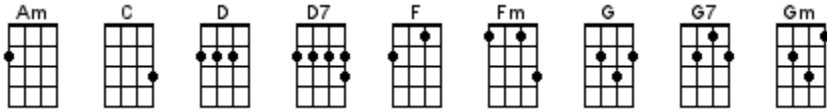

# From Me To You

Lennon-McCartney 1963 (The Beatles)

< **SINGING NOTE: C** >

**INTRO: / 1 2 3 4 / 1 2 3**

Da-da [**C**] da da-da dun dun [**Am**] da  
Da-da [**C**] da da-da dun dun [**Am**] da

If there's [**C**] anything that you [**Am**] want  
If there's [**C**] anything I can [**G7**] do  
Just [**F**] call on me, and I'll [**Am**] send it along  
With [**C**] love from [**G**] me to [**C**] you

I got [**C**] everything that you [**Am**] want  
Like a [**C**] heart that's oh so [**G7**] true  
Just [**F**] call on me, and I'll [**Am**] send it along  
With [**C**] love from [**G**] me to [**C**] you

I got [**Gm**] arms that long to [**C**] hold you  
And [**F**] keep you by my side  
I got [**D**] lips that long to [**D7**] kiss you  
And [**G**] keep you satis-**[G7]**fied, ooo

If there's [**C**] anything that you [**Am**] want  
If there's [**C**] anything I can [**G7**] do  
Just [**F**] call on me, and I'll [**Am**] send it along  
With [**C**] love from [**G**] me to [**C**] you  
To [**Am**] you! To [**Fm**] you! Da-da [**C**] da da-da dun dun [**Am**]↓ da