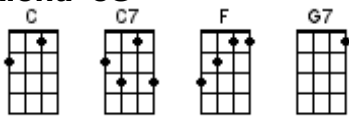

BUG Jam Songbook Chord Chart

Baritone Chord Chart

July 17, 2024

1234

500 Miles

Aloha 'oe

Bald-Headed Lena

The Big Rock Candy Mountains