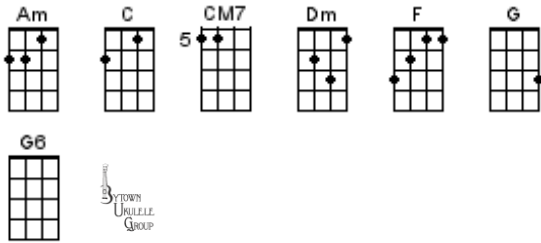

BUG Jam Songbook Chord Chart

Baritone Chord Chart

July 17, 2024

1234

500 Miles

Aloha 'oe

Bald-Headed Lena

The Big Rock Candy Mountains

Constant Craving

Gracefield

He Played His Ukulele As The Ship Went

Down

Help Me Rhonda

House At Pooh Corner

I Lost My Baby

I'm Gonna Be (500 Miles)

Suddenly Last Summer

Rawhide

Sunshine Superman

Shape Of You

Take On Me

Share The Land

Where Do You Go To (My Lovely)?

Signs