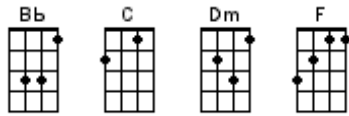

BUG Jam Songbook Chord Chart

Baritone Chord Chart

July 17, 2024

1234

500 Miles

Aloha 'oe

Bald-Headed Lena

The Big Rock Candy Mountains