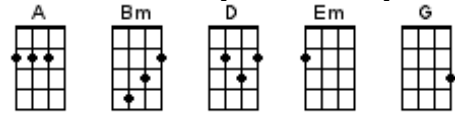

I'm Gonna Be (500 Miles)