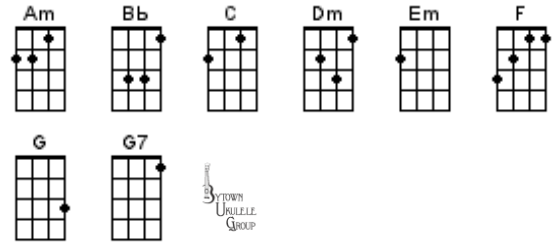

House At Pooh Corner