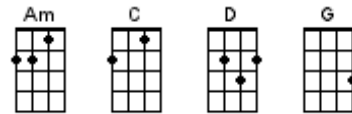

BUG Jam Songbook Chord Chart

Baritone Chord Chart

July 17, 2024

1234

500 Miles

Aloha 'oe

Bald-Headed Lena

The Big Rock Candy Mountains

Constant Craving

Gracefield

He Played His Ukulele As The Ship Went

Down

Help Me Rhonda

House At Pooh Corner

I Lost My Baby

I'm Gonna Be (500 Miles)

Love Is A Rose

Mad World