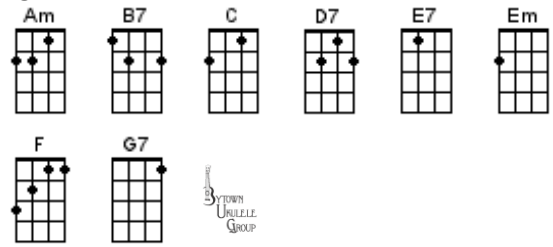

Constant Craving

Gracefield

He Played His Ukulele As The Ship Went

Down

Help Me Rhonda

House At Pooh Corner

I Lost My Baby

I'm Gonna Be (500 Miles)

Suddenly Last Summer

Rawhide

Sunshine Superman

Shape Of You

Take On Me

Share The Land

Where Do You Go To (My Lovely)?

Signs