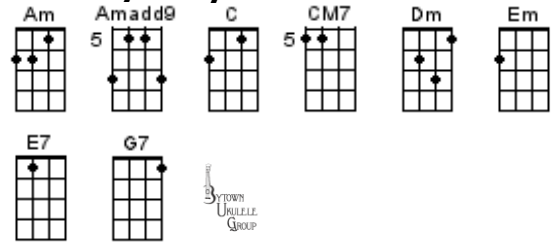

I Lost My Baby

I'm Gonna Be (500 Miles)

Mad World

Our Town