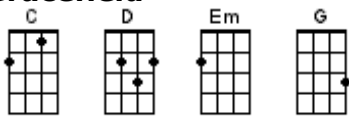

Gracefield