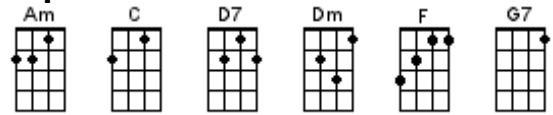

Help Me Rhonda