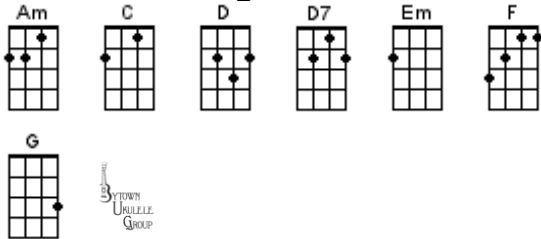

BUG Jam Songbook Chord Chart

Baritone Chord Chart

July 17, 2024

1234

500 Miles

Aloha 'oe

Bald-Headed Lena

The Big Rock Candy Mountains

Constant Craving

Gracefield

He Played His Ukulele As The Ship Went

Down

Help Me Rhonda

House At Pooh Corner

I Lost My Baby

I'm Gonna Be (500 Miles)

Suddenly Last Summer

Rawhide

Sunshine Superman

Shape Of You

Take On Me

Share The Land

Where Do You Go To (My Lovely)?

Signs