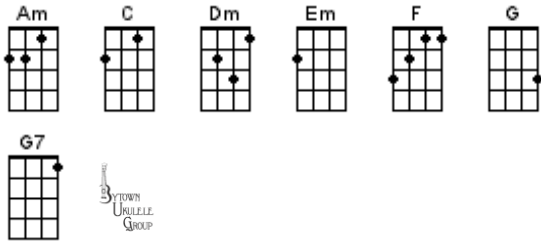

BUG Jam Songbook Chord Chart

Baritone Chord Chart

July 17, 2024

1234

500 Miles

Aloha 'oe

Bald-Headed Lena

The Big Rock Candy Mountains

Constant Craving

Gracefield

He Played His Ukulele As The Ship Went

Down

Help Me Rhonda

House At Pooh Corner

I Lost My Baby

I'm Gonna Be (500 Miles)

Mad World

Our Town