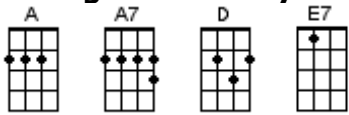

The Big Rock Candy Mountains