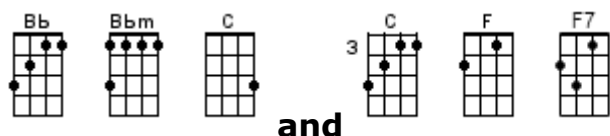

I Don't Know Birds That Well

Mona and Lisa Wagner 2012 (recorded as MonaLisa Twins)

and

INTRO: / 1 2 / 1 2 / [F] / [F] / [Bb] / [C]↓

[F] Here I sit

[F7] Watching the sun [F7]

As it [Bb] slowly [Bbm] rises in the [F] sky [F]

[F] The air is clear

The [F7] day has just begun

Birds are [Bb] singing [Bbm] as they're flying [F] by [F]

I [Bb] know I don't know [C] birds that well

But they [F] always seem to [F7] sing about love [Bb] / [Bb]

I [Bbm] really wish that [F] they could tell [F]

How it [C] looks like [C]

How it [Bb] looks like [C]↓

From a-[F]bove / [F] / [F] / [F]↓

[F] Here I go

[F7] I'm on my way [F7]

I'm [Bb] searching for a [Bbm] song that makes me [F] smile [F]

And it [Bbm] sounds to me as [F] they would tell [F]

What it [C] feels like [C]

How it [Bb] feels like [C]↓

To be [F] free / [F] / [F] / [F]↓

< SLOW SOFT downstrums on every beat or you can fingerpick >

[F] Now I sit