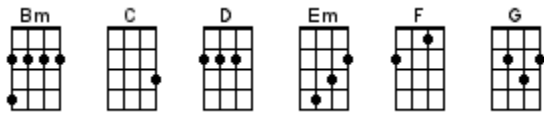

# I Think We're Alone Now

Ritchie Cordell 1966 (as recorded by Tommy James & The Shondells)

**INTRO:** / 1 2 3 4 / [G] / [D] / [C] / [G] /

[G] Children be-[Bm]have  
[Em] That's what they [D] say when we're together  
[G] And watch how you [Bm] play  
[Em] They don't under-[D]stand, and so we're

## BRIDGE:

[Bm] Runnin' just as fast as we [G] can  
[Bm] Holdin' on to one another's [G] hand  
[F] Tryin' to get away, into the night  
And then you [D] put your arms around me and we [D] tumble to the ground  
And then you [G] say