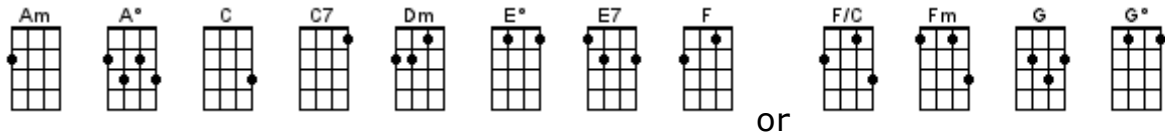

Take Your Love With Me

Sophie Madeleine 2009

INTRO: / 1 2 / 1 2 /

[C] / [C] / [Edim] / [Edim] / [F] / [Fm] / [C] / [C]

Oh I could **[C]** navigate the ocean in a **[Edim]** home-made boat
And **[Dm]** fly across the desert on a **[F]** ten pound note
I could **[C]** do most any-**[E7]**thing if every-**[Am]**where I **[C7]** go
I could **[F]** take your **[Fm]** love with **[C]** me **[C]**

BRIDGE:

And so you **[F]** made... me a **[C]** promise **[C]**
That you would **[F]** always... be a-**[C]**round **[C]**
And you would **[Adim]** stay... true and **[C]** honest **[C]**
Because I **[Am]** need you in my pocket, in my **[F]** heart, and in my head
So I just **[D]** had to find a way to take you
[G] Everywhere I / **[G]** went **[Gdim]** / **[G][Gdim]** / **[G]**↓