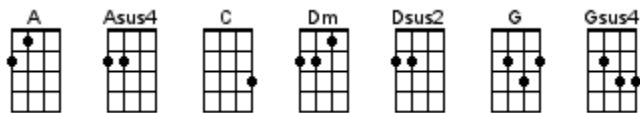

'Til It All Comes 'Round Again (Solstice Song)

Words & Music © Kate Ferris - SOCAN 2019

INSTRUMENTAL INTRO: / 1 2 3 / 1 2 3 /

[Dm][Dsus2] / [Dm][Dsus2] / [Dm][Dsus2] / [Dm][Dsus2] /

[Dm] Darkness holds the earth in [C] icy [Dm] thrall
[Dm] In the frozen forest [C] footsteps [Dm] fall
[Dm] Bonfires' flames dance [C] high-[G]-[Gsus4]er [G] in the [Asus4] night [A]
[Dm] As we come to greet the re-[C]turning [Dm] light [Dsus2]
[Dm][Dsus2] / [Dm][Dsus2] / [Dm][Dsus2] /