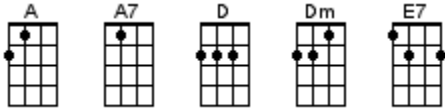

Blue Bayou

Roy Orbison and Joe Melson 1963

INTRO: / 1 2 3 4 / [A] / [A]

I [A] feel so bad I've got a worried mind
[E7] I'm so lonesome, all the time
[E7] Since I left my baby behind on [A] Blue Bayou [A]
[A] Saving nickels, saving dimes
[E7] Working 'til the sun don't shine
[E7] Looking forward to happier times on [A] Blue Bayou [A]

I'm going [A] back some day, come what may to [E7] Blue Bayou [E7]
Where you [E7] sleep all day, and the catfish play on [A] Blue Bayou [A]
All those [A] fishing boats with their [A7] sails afloat
If [D] I could only [Dm]↓ see
That fa-[A]miliar sunrise, through [E7] sleepy eyes
How [A] happy I'd be [A]

[A] Oh to see my baby again
[E7] And to be with some of my friends
[E7] Maybe I'll be happy then on [A] Blue Bayou [A]

I'm going [A] back some day, gonna stay on [E7] Blue Bayou [E7]
Where the [E7] folks are fine and the world is mine on [A] Blue Bayou [A]
Ah that [A] girl of mine [A7] by my side
The [D] silver moon and the [Dm]↓ evening tide
Oh [A] some sweet day, gonna [E7] take away
This [A] hurtin' inside [A]
I'll [E7] never be blue, my dreams come true
On [E7] Blue [E7] Ba-[A]you [A] / [A] / [A]↓