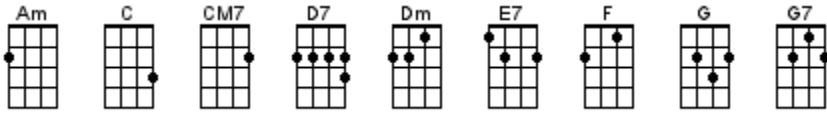

# Wild World

Cat Stevens 1970

< RIFFS ON THE LAST CHORDS OF THE 1<sup>ST</sup>, 2<sup>ND</sup> & 3<sup>RD</sup> LINES OF THE CHORUS >

## RIFF 1:

[F]  
A | -3-2-0----- |  
E | -----3-1-0---- |  
C | -----2-0- |  
| 1 + 2 + |

## RIFF 2:

[C]  
A | -----0-3-3-3-0--- |  
E | -3-3-----3- |  
| 1 + 2 + |

INTRO: < SLOW COUNT > / 1 2 / 1 2 /

[Am] La-la-la-la [D7] la-la-la-laa-laa la-[G]laa, la-la-la-la  
[Cmaj7] La-la-la-laa-laa la-[F]laa, la-la-la-la  
[Dm] La-la-la-laa-laa la-[E7]laa laa [E7]

## CHORUS:

[C] Ooh [G] baby, baby, it's a [F] wild world [F] < RIFF 1 >  
[G] It's hard to get [F] by just upon a [C] smile [C] < RIFF 2 >  
[C] Ooh [G] baby, baby, it's a [F] wild world [F] < RIFF 1 >  
[G] I'll always re-[F]member you like a [C] child girl / [Dm][E7] /