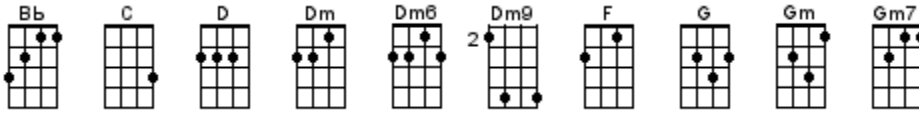

Pussywillows, Cat-Tails

Gordon Lightfoot 1968

UBass

Bass: A, D' E' A, D' E'
INTRO: < SLOW > / 1 2 3 / 1 2 3 / [Dm9E']↓ 2 3 / 1 2 3 / [Dm9E'] 2 3 / 1 2 3 /

< A TEMPO >

< slide >

[D,mC'] Pussywillows [Dm6B'] cat-tails [Bb'] soft winds and [D,m] roses [D,m]
 ..3 / 1 2 3 / / 1 2 3 / / 1 2 3 / / 1 2 3 / / 1 2 3 /
 [Dm] Pussywillows [C] cat-tails [Bb] soft winds and [Dm] roses
 [Dm] Rainpools in the [C] woodland [Bb] water to my / [Dm] knees [Bb A] / [G]
 [Gm7] Shivering [C] quivering, the [F] warm breath of [D] spring 3 + /
 [Dm] Pussywillows [C] cat-tails [Bb] soft winds and [Dm] roses

Oboe: [Dm] / [G] / [Gm] / [Dm] / [Dm] /

[Dm] Catbirds and [C] cornfields [Bb] daydreams to-[Dm]gether
 [Dm] Riding on the [C] roadside, the [Bb] dust gets in your [Dm] eyes [Bb A] / [G]
 [Gm7] Reveling, di-[C]sheveling, the [F] summer nights can [D] bring 3 + /
 [Dm] Pussywillows [C] cat-tails [Bb] soft winds and [Dm] roses