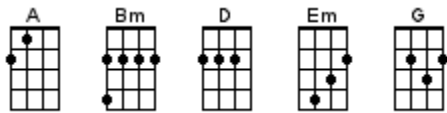

Thank You Girl

Lennon-McCartney 1963 (The Beatles)

INTRO: / 1 2 3 4 /

[A] ↓↑↓↑↓↑↓↑ / **[G]** ↓↑↓↑↓↑↓↑ /

[A] Oh **[G]** Oh

[D] You **[G]** be good to **[D]** me

[G] You made me **[D]** glad

[A] When I was **[D]** blue **[G]**

[D] And **[G]** eternal-**[D]**ly

[G] I'll always **[D]** be

[A] In love with **[D]** you

And **[G]** all I gotta **[A]** do

Is **[G]** thank you girl **[A]** thank you girl

[D] I **[G]** could tell the **[D]** world

[G] A thing or **[D]** two

[A] About our **[D]** love **[G]**

[D] I **[G]** know little **[D]** girl

[G] Only a **[D]** fool

[A] Would doubt our **[D]** love

And **[G]** all I gotta **[A]** do

Is **[G]** thank you girl **[A]** thank you girl

[Bm] Thank you girl for **[D]** loving me

The **[A]** way that you do **[A]** (**way that you do**)

[Em] That's the kind of **[A]** love that is too **[D]** good to be true **[D]**

And **[G]** all I gotta **[A]** do