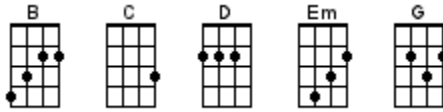

Moose On The Highway

Nancy White 1998

6/8 TIME means / 1 2 3 4 5 6 / or
/ 1 2 /

INTRO: / 1 2 / 1 2 / [D] / [D] /

[D] Moose on the highway
[D] Moose on the highway
[D] Moose on the highway
[D] Moose on the highway / [D]↓ 2 /

CHORUS:

[G] Moose on the highway in the [C] dark of the [G] night
[G] Caught in your headlights [D] tremblin' with fright
[C] Lord liftin' [G] Jesus that's [B] some awful [Em] sight
[C] Moose on the [D] highway at / [G] night / [G] /

[G] I've had adventures all [C] over the [G] earth
[G] I broke my leg once and [D] I've given birth
I've put a [G] Pop-Tart in the toaster and [C] watched her ex-[G]plode
[C] Nothin' so [G] scary as a [D] moose on a [G] road