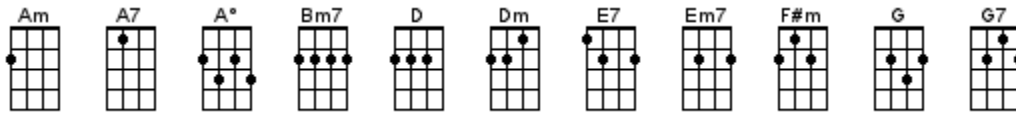

Always Look On The Bright Side Of Life

Eric Idle 1979

INTRO: / 1 2 3 4 / 1 2 3 < RUBATO – which means disregard a strict tempo >

Some [Am]↓ things in life are [Adim]↓ bad
They can [G]↓ really make you [Em]↓ mad
[Am]↓ Other things just make you [D7]↓ swear and [G]↓ curse [Em]↓
When you're [Am]↓ chewing on life's [Adim]↓ gristle
Don't [G]↓ grumble, give a [E7]↓ whistle
And [A7]↓ this'll help things turn out for the [D]↓ best [D7]↓ and...

< A TEMPO >

[G] Always [Em] look on the [Am] bright [D7] side of [G] life [Em]/[Am][D7]/
[G] Always [Em] look on the [Am] light [D7] side of [G] life [Em]/[Am][D7]

If [Am] life seems jolly [D7] rotten, there's [G] something you've for-[Em]gotten
And [Am] that's to laugh and [D7] smile and dance and [G] sing [Em]
When you're [Am] feeling in the [D7] dumps, don't [G] be silly [E7] chumps
Just [A] purse your lips and whistle, that's the [D7] thing

And [G] always [Em] look on the [Am] bright [D7] side of [G] life [Em]/[Am][D7]/
[G] Always [Em] look on the [Am] right [D7] side of [G] life [Em]/[Am][D7]

For [Am] life is quite ab-[D7]surd, and [G] death's the final [Em] word
You must [Am] always face the [D7] curtain with a [G] bow [Em]
For-[Am]get about your [D7] sin, give the [G] audience a [E7] grin
En-[A]joy it, it's your last chance any-[D7]how

And [G] always [Em] look on the [Am] bright [D7] side of [G] life [Em]/[Am][D7]/
[G] Always [Em] look on the [Am] right [D7] side of [G] life [Em]/[Am][D7]/

< KEY CHANGE >

[A] Always [F#m] look on the [Bm7] bright [E7] side of [A] life [F#m]/[Bm7][E7]/
[A] Always [F#m] look on the [Bm7] right [E7] side of [A] life [F#m]/[Bm7][E7]/
[A] Always [F#m] look on the [Bm7] bright [E7] side of [A] life [F#m]/[Bm7][E7]/
[A] Always [F#m] look on the [Bm7] right [E7] side of [A] life [F#m]/[Bm7][E7]/
[A] Always [F#m] look on the [Bm7] bright [E7] side of [A] life [F#m]/[Bm7][E7]/
[A] Always [F#m] look on the [Bm7] right [E7] side of [A] life [F#m]/
[Bm7][E7]/[A]↓