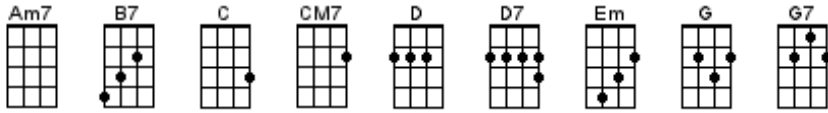

# Watching The River Run

Kenny Loggins and Jim Messina 1973

**6/8 TIME means / 1 2 3 4 5 6 / or**  
**/ 1 2 /**

**INTRO: / 1 2 / 1 2 /**

**[G] / [Dm] / [C] / [Am7][D7] /**  
**[G] / [Dm] / [C] / [Am7][D] / [D] /**