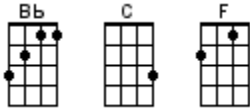

# Sonny's Dream

Ron Hynes 1976

**INTRO:** / 1 2 / 1 2 / [F] / [F]↓

Sonny [F] lives on a farm, on a wide-open space  
Where you can [F] take off your shoes, and [Bb] give up the [F] race  
You could [C] lay down your head, by a sweet riverbed  
But Sonny [Bb] always remembers  
What it [Bb] was his mama [F] sai-ai-[C]aid [C]↓

## CHORUS:

Oh, Sonny [F] don't go away, I am here all alone  
Your [F] daddy's a sailor who [Bb] never comes [F] home  
All these [C] nights get so long, and the silence goes on  
And I'm [Bb] feeling so tired  
I'm [Bb] not all that [F] stro-o-[C]ong [C]

Sonny's [F] dreams can't be real, they're just stories he's read  
They're just [F] stars in his eyes, they're just [Bb] dreams in his [F] head  
And he's [C] hungry inside, for the wide world outside  
And I [Bb] know I can't hold him  
Though I've [Bb] tried and I've [F] tried and I've [C] tried [C]

**CHORUS:**

Oh, Sonny [F] don't go away, I am here all alone  
Your [F] daddy's a sailor, who [Bb] never comes [F] home  
All these [C] nights get so long, the silence goes on  
And I'm [Bb] feeling so tired  
I'm [Bb] not all that [F] stro-o-[C]ong [C]