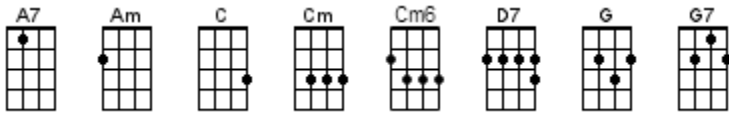

# You Won't See Me

Lennon-McCartney 1965 (The Beatles)

**INTRO: / 1 2 3 4 / [G] / [G]**

When I [G] call, you [A7] up, your [C] line's, en-[G]gaged  
I have [G] had, e-[A7]nough, so [C] act, your [G] age  
We have [G7] lost, the [C] time, that [Cm] was so hard to [G] find  
And I will [G] lose, my [A7] mind

If [C]↓ you [G]↓ won't see me **(you won't see me)**

A | ---0----1--2-- |  
E | 3----- |

[C]↓ You [G]↓ won't see me **(you won't see me)**

A | ---0----1--2-- |  
E | 3----- |

**I don't**

[G] know, why [A7] you, should [C] want, to [G] hide  
But I [G] can't, get [A7] through, my [C] hands, are [G] tied  
I won't [G7] want, to [C] stay, I [Cm] don't have much to [G] say  
But I get [G] turned, a-[A7]way