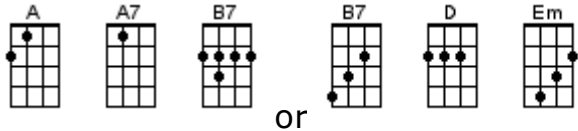

Chapel Of Love

Jeff Barry, Ellie Greenwich, Phil Spector 1963 (recorded by The Dixie Cups 1964)

INTRO: / 1 2 3 4 / [D] / [D] / [D] / [D]↓ 2 3 4 /

[D] Goin' to the chapel and we're, gonna get married
[Em] Goin' to the [A] chapel and we're [Em] gonna get [A] married
[D] Gee, I really love you and we're, gonna get married
[Em] Goin' to the [A7] Chapel of [D] Love [D]

[D] Spring is here, the-e-e sky is blue, whoa-oh-oh
[Em] Birds all [A] sing as [Em] if they [A] knew
[D] Today's the day, we'll say I [B7] do
And we'll [Em] never be [A7] lonely any-[D]more [A] because we're

[D] Goin' to the chapel and we're, gonna get married
[Em] Goin' to the [A] chapel and we're [Em] gonna get [A] married
[D] Gee, I really love you and we're, gonna get married
[Em] Goin' to the [A7] Chapel of [D] Love [D]