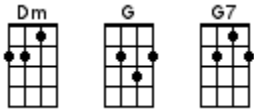

Morning Train

David Francey 2004 (from his Juno-nominated album "The Waking Hour")

INTRO: / 1 2 / 1 2 / [Dm] / [Dm] / [Dm] / [Dm]

Met **[Dm]** Jesus in the mornin', he was waitin' for a train
He **[Dm]** said he thought it might be time, to come down and explain
How **[G]** wrong it was to do some things and do them in his **[G7]** name
He said **[Dm]** "After all, everybody's ridin' on this train"

	[Dm]	[Dm]	[Dm]	[Dm]	
A	-0-----	-----	-----	-----	
E	-----3---	-1-----	-----	-1-----	
C	-----	---2-----	-0-2-----	-----	
G	-----	-----	-----	-----	
	1 + 2 +	1 + 2 +	1 + 2 +	1 + 2 +	

	[Dm]	[Dm]	[Dm]	[Dm]	
A	-0-----	-----	-----	-----	
E	-----3---	-1-----	-----	-----	
C	-----	---2-----	-0-2-----	-2-----	
G	-----	-----	-----	-----	
	1 + 2 +	1 + 2 +	1 + 2 +	1 + 2 +	

Met **[Dm]** Buddha on the subway, on the subway underground
[Dm] Saw his smile slowly fade and I saw him look around
He **[G]** said he wished we'd understand and do so in his **[G7]** name
He said **[Dm]** "After all, everybody's ridin' on this train"