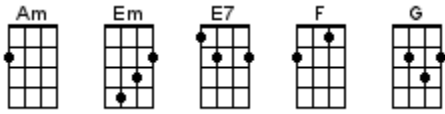

# Rolling In The Deep

By Adele, Paul Epworth 2010 (abridged)

**INTRO:** / 1 2 3 4 / [Z] / [Z] /

[Am] There's a fire [Em] starting in my heart

[G] Reaching a fever pitch, it's [Em] bringing me out the [G] dark

[Am] There's a fire [Em] starting in my heart

[G] Reaching a fever pitch and it's [Em] bringing me out the [G] dark

**BRIDGE:**

[F] The scars of [G] your love remind me [Em] of us

They keep me [F] thinking that we almost had it [F] all

[F] **Tears are gonna fall [F] rolling in the [G] deep**

[Am] Baby, I have no [Em] story to be told

But [G] I've heard one on you

And I'm [Em] gonna make your head [G] burn

[Am] Think of me in the [Em] depths of your despair

**< TWO PARTS END >**

[F] Aaaa-a-a-[G]all, rolling in the  
[Am] Dee-e-[G]eep, you had my heart in-[F]side of your [F] hand  
But you [G] played it, with a [G] beating

**< A CAPPELLA - Z chord on the '+' between every beat >**