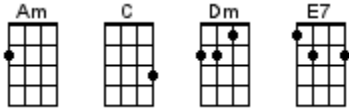

Love Bug

Raffi 2014

INTRO: / 1 2 3 4 / [Am] / [C][E7] / [Am] / [C][E7] /

[Am] Everybody's got a love bug [Dm] deep inside
[E7] Everybody's got a love bug for their [Am] own / [C][E7] /
[Am] Everybody's got a love bug, a [Dm] love bug deep inside
[Am] Love bug [E7]↓ where the hugs come [Am] from [Am]

[Dm] Love bug, best kind of bug a-[Am]round (it's a love bug, it's a love bug)
[Dm] Love bug, best kind of bug [E7]↓ (where the hugs come [E7] from)

INSTRUMENTAL:

[Am] Everybody's got a love bug [Dm] deep inside
[E7] Everybody's got a love bug for their [Am] own / [Am][E7] /
[Am] Everybody's got a love bug, a [Dm] love bug deep inside
[Am] Love bug [E7] where the hugs come [Am] from / [C][E7] /

[Am] Everybody's got a love bug [Dm] deep inside
[E7] Everybody's got a love bug for their [Am] own / [C][E7] /
[Am] Everybody's got a love bug [Dm] deep inside
[Am] Love bug [E7]↓ where the hugs come [Am] from
[Dm] Where the [E7] hugs come [Am] from
[Dm] Where the [E7] hugs come [Am] from [Am]↓