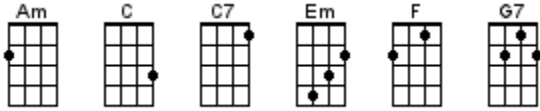

Steel Rail Blues

Gordon Lightfoot 1966

INTRO: / 1 2 / 1 2 / [C] / [C] / [C] / [C]

Well I [C] got my mail, late last night
A [C] letter from a girl who [C7] found the time to [F] write
To her [F] lonesome boy, somewhere's in the [C] night
She [F] sent me a railroad ticket too
To [F] take me to her lovin' [C] arms
And the big steel [Am] rail gonna carry me [G7] home
To the one I [C] love [Em] / [Am][G7] /
[C][Em] / [Am][G7]

Well I [C] been out here, many long days
I [C] haven't found a place that [C7] I could call my [F] own
Not a [F] two-bit bed, to lay my body [C] on
I [F] been stood up, I been shook down
I been [F] dragged into the [C] sand
And the big steel [Am] rail gonna carry me [G7] home
To the one I [C] love [Em] / [Am][G7] /

CHORUS:

[F] Oooo [Em] oooo [Am] ooo oo-oo-[C]oooo-[C]ooo
[F] Oo [Em] oo [Am] oo [G7] oo [C] oooo [C] oooo [C] oooo [C]

Well I [C] been up tight, most every night
[C] Walkin' along the [C7] streets of this old [F] town
Not a [F] friend around, to tell my troubles [C] to
My [F] good old car, she done broke down
'Cause I [F] drove it into the [C] ground
And the big steel [Am] rail gonna carry me [G7] home
To the one I [C] love [Em] / [Am][G7]

CHORUS:

[F] Oooo [Em] oooo [Am] ooo oo-oo-[C]oooo-[C]ooo
[F] Oo [Em] oo [Am] oo [G7] oo [C] oooo [C] oooo [C] oooo [C]

Now **[C]** here I am, with my hat in my hand
[C] Standin' on the broad high-**[C7]**way, will you give a **[F]** ride
 To a **[F]** lonesome boy, who missed the train last **[C]** night
 I **[F]** went in town, for one last round
 And I **[F]** gambled my ticket a-**[C]**way
 And the big steel **[Am]** rail won't carry me **[G7]** home
 To the one I **[C]** love **[Em]** / **[Am][G7]** /