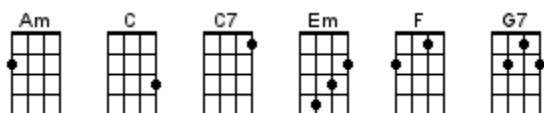

Now **[C]** here I am, with my hat in my hand
[C] Standin' on the broad high-**[C7]**way, will you give a **[F]** ride
To a **[F]** lonesome boy, who missed the train last **[C]** night
I **[F]** went in town, for one last round
And I **[F]** gambled my ticket a-**[C]**way
And the big steel **[Am]** rail won't carry me **[G7]** home
To the one I **[C]** love **[Em]** / **[Am][G7]** /

CHORUS:

[F] Oooo **[Em]** oooo **[Am]** ooo oo-oo-**[C]**oooo-**[C]**ooo
[F] Oo **[Em]** oo **[Am]** oo **[G7]** oo **[C]** oooo **[C7]** oooo

[F] Oooo **[Em]** oooo **[Am]** ooo oo-oo-**[C]**oooo-**[C]**ooo
[F] Oo **[Em]** oo **[Am]** oo **[G7]** oo **[C]** oooo **[C]** oooo **[C]** oooo **[C]**↓

www.bytownukulele.ca