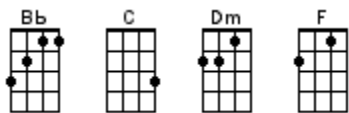

Go Your Own Way

Lyndsey Buckingham 1976 (recorded by Fleetwood Mac)

INTRO: / 1 2 3 4 / [F] / [F] /

[F] Loving you, isn't the right thing to do [C]
[Bb] How can I ever change things that I feel? [F]
[F] If I could, maybe I'd give you my [C] world
[Bb] How can I, when you won't take it from me? [F]

[Dm] You can [Bb] go your own way [C]
[C] Go your own way
[Dm] You can [Bb] call it ano-[C]ther lonely day [C]
[Dm] You can [Bb] go your own way [C]
[C] Go your own way

[F] Tell me why [F]
[F] Everything turned around [C]
[Bb] Packing up, shacking up's all you wanna do [F]
[F] If I could, baby I'd give you my [C] world
[Bb] Open up, everything's waiting for you [F]