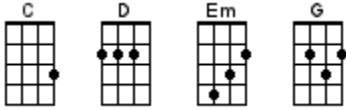

# Fishing Song

Charles de Lint 2013

**INTRO:** / 1 2 3 4 / [G] / [G] /

[G] Got a new lure, got my [Em] rod and line  
I [D] guess that means that it's [G] fishin' time  
[D] Guess that means that it's [G] fishin' time [G]

[G] Catch me a bass, don't [Em] want no pike  
[D] Cast my line where the [G] big fish strike  
[D] Cast my line where the [G] big fish strike

## CHORUS:

[C]↓ Oh\_ [C]↓ oh [G]↓ oh [D] oh  
[C] That old raft, sure moves [G] slow [G]  
[C]↓ Oh\_ [C]↓ oh [G]↓ oh [D] oh  
Just [C] driftin' on the water, that's the [D] way to go

[G] Caught me a weed, then I [Em] tangled my line  
But the [D] sun was shinin' so I [G] didn't mind  
[D] Sun was shinin' so I [G] didn't mind [G]

## CHORUS:

[C]↓ Oh\_ [C]↓ oh [G]↓ oh [D] oh  
[C] That old raft, sure moves [G] slow [G]  
[C]↓ Oh\_ [C]↓ oh [G]↓ oh [D] oh  
Just [C] driftin' on the water, that's the [D] way to go

Watch the **[G]** sun go down, maybe **[Em]** build a campfire  
If you **[D]** say there's somethin' better, you're a **[G]** goddamn liar  
If you **[D]** say there's somethin' better, you're a **[G]** goddamn liar **[G]**