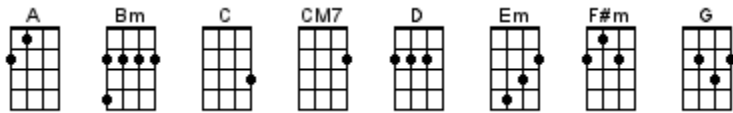

Circle of Steel

Gordon Lightfoot 1974

INSTRUMENTAL INTRO: / 1 2 3 4 /

[D] Rows of lights in a [C] circle of steel
Where you [D] place your bets on a [G] great big wheel
[D] Sights and sounds of the [G] people goin' [A] 'round
Every-[Cmaj7]body's in step with the [D]↓ season

[D] Rows of lights in a [C] circle of steel
Where you [D] place your bets on a [G] great big wheel
[D] High windows [C] flickerin' down through the [G] snow
A [D] time you know
[D] Sights and sounds of the [G] people goin' [A] 'round
Every-[Cmaj7]body's in step with the [D] season [D]

A [D] child is born to a [C] welfare case
Where the [D] rats run around like they [G] own the place
[D] The room is [C] chilly, the building is [G] old
[D] That's how it goes
The [D] doctor's found on his [G] welfare [A] round
And he [Cmaj7] comes and he leaves on the [D] double [D]

[D] Deck The Halls was the [C] song they played
In the [D] flat next door where they [G] shout all day
[D] She tips her [C] gin bottle back till it's [G] gone
The [D] child is strong
A [D] week, a day, they will [G] take it a-[A]way
For they [Cmaj7] know about all her bad [D] habits