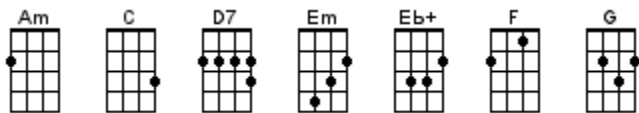

# All My Loving

Lennon-McCartney 1963 (The Beatles)

< SINGING NOTE: C >

INTRO: / 1 2 3 4 /

LEADER: One, two, three, four, five,...

Close your [Am] eyes and I'll [D7] kiss you  
To-[G]morrow I'll [Em] miss you  
Re-[C]member I'll [Am] always be [F] true [D7]  
And then [Am] while I'm a-[D7]way  
I'll write [G] home every [Em] day  
And I'll [C] send all my [D7] loving to [G] you [G]↓

I'll pre-[Am]tend that I'm [D7] kissing  
The [G] lips I am [Em] missing  
And [C] hope that my [Am] dreams will come [F] true [D7]  
And then [Am] while I'm a-[D7]way  
I'll write [G] home every [Em] day  
And I'll [C] send all my [D7] loving to [G] you [G]↓

All my [Em] loving [Ebaug] I will send to [G] you [G]  
All my [Em] loving [Ebaug] darling I'll be [G] true [G]↓

INSTRUMENTAL: < OPTIONAL >

[C] / [C] / [G] / [G] /  
[D7] / [D7] / [G] / [G]↓

Close your [Am] eyes and I'll [D7] kiss you  
To-[G]morrow I'll [Em] miss you  
Re-[C]member I'll [Am] always be [F] true [D7]  
And then [Am] while I'm a-[D7]way  
I'll write [G] home every [Em] day  
And I'll [C] send all my [D7] loving to [G] you [G]↓