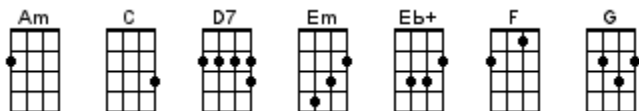

All My Loving

Lennon-McCartney 1963 (The Beatles)

< SINGING NOTE: C >

INTRO: / 1 2 3 4 /

LEADER: One, two, three, four, five...

Close your [Am] eyes and I'll [D7] kiss you
To-[G]morrow I'll [Em] miss you
Re-[C]member I'll [Am] always be [F] true [D7]
And then [Am] while I'm a-[D7]way
I'll write [G] home every [Em] day
And I'll [C] send all my [D7] loving to [G] you [G]↓

I'll pre-[Am]tend that I'm [D7] kissing
The [G] lips I am [Em] missing
And [C] hope that my [Am] dreams will come [F] true [D7]
And then [Am] while I'm a-[D7]way
I'll write [G] home every [Em] day
And I'll [C] send all my [D7] loving to [G] you [G]↓

All my [Em] loving [Ebaug] I will send to [G] you [G]
All my [Em] loving [Ebaug] darling I'll be [G] true [G]↓

INSTRUMENTAL:

[C] / [C] / [G] / [G] /
[D7] / [D7] / [G] / [G]↓

Close your [Am] eyes and I'll [D7] kiss you
To-[G]morrow I'll [Em] miss you
Re-[C]member I'll [Am] always be [F] true [D7]
And then [Am] while I'm a-[D7]way
I'll write [G] home every [Em] day
And I'll [C] send all my [D7] loving to [G] you [G]↓