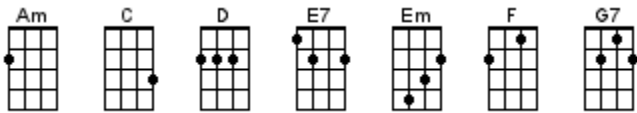

# Li'l Red Riding Hood

Ron Blackwell, recorded by Sam the Sham and the Pharaohs 1966

**INTRO:** / 1 2 3 4 / **(WOLF HOWL)**

1 2 3 4 / 1 2

[C]↓ [Em]↓ [Am]↓ Who's that I see walkin' in these woods  
[C]↓ [Em]↓ [Am]↓ Why it's Little Red Riding Hood

[C]↓ [Em]↓ [Am] Hey there Little Red [C] Riding Hood  
[D] You sure are lookin' good  
[F] You're everything a [E7] big bad wolf could [Am] want [E7] Listen to me  
[Am] Little Red [C] Riding Hood  
[D] I don't think little big girls should  
[F] Go walkin' in these [E7] spooky old woods a-[Am]lone [E7] **(HOWL)**

[Am] I'm gonna keep my [C] sheep suit on  
[D] 'Til I'm sure that you've been shown  
That [F] I can be trusted [E7] walkin' with you a-[Am]lone [E7] **(HOWL)**  
[Am] Little Red [C] Riding Hood  
[D] I'd like to hold you if I could  
But [F] you might think I'm a [E7] big bad wolf so I [Am] won't [E7] **(HOWL)**

[Am] Little Red [C] Riding Hood  
[D] You sure are lookin' good  
[F] You're everything a [E7] big bad wolf could [Am] want [E7] **(HOWL)**  
I mean... [Am] Baa / [C] / [D] Baa? / [D] / [F] Baaa / [E7] / [Am] / [Am]↓