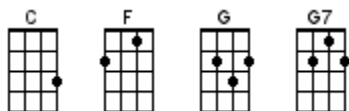

Sea Cruise

Huey "Piano" Smith and His Clowns (as recorded by Frankie Ford 1959)

UBass

[C]		[F]		[G]	
G -----		---2-5-2-		---2-5-2-	
D ---2-5-2-		---2-5-2-		-3-----	
A -3-----		-3-----		-----	
E -----		-----		-----	
1 2 3 4		1 2 3 4		1 2 3 4	

INSTRUMENTAL INTRO: / 1 2 3 4 / [C] / [C]

I [F] feel like jumpin', baby won't you join me [C] please [C]
I [F] don't like beggin', but now I'm on bended [G] knees [G7]

[C] Old man rhythm gets in my shoes
It's [C] no use a-sittin' and a-singin' the blues
So [G] be my guest, you've got nothin' to lose
[C] Won't you let me take you on a, sea cruise?

CHORUS:

[C] Ooo-wee, ooo-wee baby
[C] Ooo-wee, ooo-wee baby
[G] Ooo-wee, ooo-wee baby
[C] Won't you let me take you on a, sea cruise?

BRIDGE:

I [F] feel like jumpin', baby won't you join me [C] please [C]
I [F] don't like beggin' but now I'm on bended [G] knees [G7]

I [C] got to get to rockin', get my hat off the rack
I [C] got the boogie woogie like a knife in the back
So [G] be my guest, you've got nothing to lose
[C] Won't you let me take you on a, sea cruise?