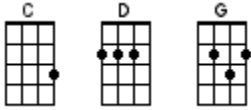

Love Is A Rose (Chris H.)

Neil Young 1974

INSTRUMENTAL INTRO: < Starting note: B > / 1 2 3 4 /

[G] Love is a rose but you'd / [C]↓ better [C]↓ not [G] pick it
It / [G] only grows when it's / [D]↓ on [D]↓ the [G] vine
A / [G] handful of thorns and you'll / [C]↓ know [C]↓ you've [G] missed it
You / [G] lose your love when you / [D]↓ say the [D]↓ word [G] "mine" / [G] / [G] /

[G] Love is a rose but you'd / [C]↓ better [C]↓ not [G] pick it
It / [G] only grows when it's / [D]↓ on [D]↓ the [G] vine
A / [G] handful of thorns and you'll / [C]↓ know [C]↓ you've [G] missed it
You / [G] lose your love when you / [D]↓ say the [D]↓ word [G] "mine" / [G] /
/ 1 2 /

CHORUS:

[C] I wanna see what's / [G] never been seen /
[D] I wanna live that / [G] age old dream /
[C] Come on, lass, we can / [G] go together
Let's / [D] take the best right / [G]↓ now [G]↓ /
/ 1 2 3 4 /
[G]↓ Take the best right / [G] now / [G] / [G] /

CHORUS:

[C] I wanna see what's / [G] never been seen /
[D] I wanna live that / [G] age old dream /
[C] Come on, lass, we can / [G] go together
Let's / [D] take the best right / [G]↓ now [G]↓ /
/ 1 2 3 4 /
[G]↓ Take the best right / [G] now / [G] /