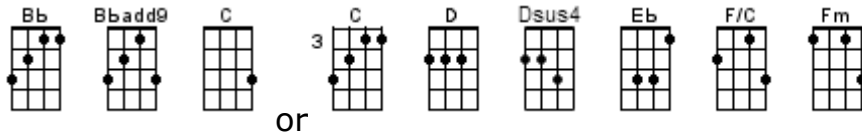

Needle And The Damage Done

Neil Young 1971

INTRO: / 1 2 3 4 /

[C] / [Bbadd9] / [F/C] / [Fm] /
[Bb] / [Eb] / [Dsus4] / [D] /

[C] / [Bbadd9] / [F/C] / [Fm] /
[Bb] / [Eb] / [Dsus4] / [D] /

[C] I caught you knockin' at my **[Bbadd9]** cellar door
[F/C] I love you baby can I **[Fm]** have some more
[Bb] Oo **[Eb]** oo, the damage **[Dsus4]** done **[D]**

[C] I hit the city and I **[Bbadd9]** lost my band
[F/C] I watched the needle take a-**[Fm]**nother man
[Bb] Gone **[Eb]** gone, the damage **[Dsus4]** done **[D]**

[C] / [Bbadd9] / [F/C] / [Fm] /
[Bb] / [Eb] / [Dsus4] / [D] /

[C] I sing my song because I **[Bbadd9]** love the man
[F/C] I know that some of you don't **[Fm]** understand
[Bb] Milk **[Eb]** blood, to keep from **[Dsus4]** running **[D]** out

[C] I've seen the needle and the **[Bbadd9]** damage done
[F/C] A little part of it in **[Fm]** everyone
[Bb] But every junkie's like a **[Eb]** settin' sun **[Dsus4] / [D] /**