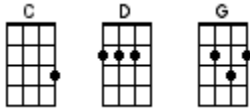

Ring Of Fire

June Carter Cash & Merle Kilgore (Johnny Cash version 1963)

< Note: time changes - bar lines are loose guidance only – just feel it! >

INTRO: / 1 2 / 1 < 3 kazoo notes B, C, C# - then ukes play>

[G] / [C]↓↓ / [G] / [G] / <Kazoo riff>
[G] / [C]↓↓ / [G] / [G] / <Kazoo riff>

[G] Love - is a [C] burning [G] thing / [C]↓↓ / [G] / [G] <Kazoo riff>
And it [G] makes - a [C] fiery [G] ring / [C]↓↓ / [G] / [G] / <Kazoo riff>
[G] Bound - by [C] wild de-[G]sire / [C]↓↓ / [G] / [G] / <Kazoo riff>
[G] I fell into a [C] ring of [G] fire / [G] /

[D] I fell in to a [C] burning ring of [G] fire
I went [D] down, down, down
And the [C] flames went [G] higher
And it [G] burns, burns, burns
[G] The [C] ring of [G] fire
[G] The [C] ring of [G] fire / [G] /

[D] I fell in to a [C] burning ring of [G] fire
I went [D] down, down, down
And the [C] flames went [G] higher
And it [G] burns, burns, burns
[G] The [C] ring of [G] fire
[G] The [C] ring of [G] fire [G]