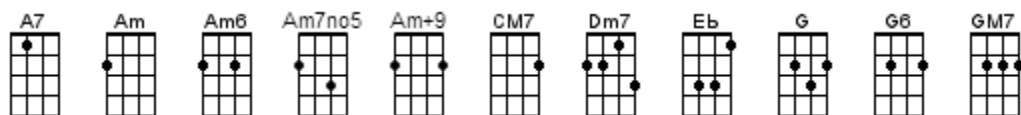

# Somethin' Stupid

C. Carson Parks 1966 (as recorded by Frank & Nancy Sinatra 1967)

**INTRO: / 1 2 3 4 /**

**[Am][Am6] / [Am7no5][Am6] /  
[G][G6] / [GM7][G6]**

I [G] know I stand in [G6] line until you [GM7] think  
You have the [G] time to spend an [Am] evening with [Am6] me / [Am7no5][Am6]  
And [Am] if we go some-[Am6]place to dance  
I [Am7no5] know that there's a [Am6] chance  
You won't be [GM7] leaving with [G6] me / [GM7][G6]  
And [G] afterwards we [Dm7] drop into a [G7] quiet little place  
And have a [CM7] drink or two [Eb]  
And [Am] then I go and [Am6] spoil it all by [Am7no5] saying  
Something [Am6] stupid like I [G] love you [G6] / [GM7][G6]

I can [G7] see it in your [Dm7] eyes that you des-[G7]pise  
The same old lines you heard the [CM7] night before [CM7]  
And [A7] though it's just a [G6] line to you for [A7] me it's true  
And never seemed so [Am+9] right be-[Am6]fore / [Am7no5][Am6]

I [G] practise every [G6] day to find some [GM7] clever lines  
To [G] say to make the [Am] meaning come [Am6] true / [Am7no5][Am6]  
But [Am] then I think I'll [Am6] wait until the [Am7no5] evening gets [Am6] late  
And I'm a-[GM7]lone with [G6] you / [GM7][G6]  
The [G] time is right your [Dm7] perfume fills my [G7] head  
The stars get red and oh the [CM7] night's so blue [Eb]  
And [Am] then I go and [Am6] spoil it all by [Am7no5] saying  
Something [Am6] stupid like I [G] love you [G6] / [GM7][G6]