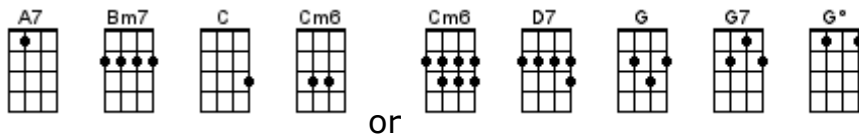

Sentimental Journey

Music - Les Brown, Ben Homer, Lyrics - Bud Green 1944

INSTRUMENTAL INTRO: / 1 2 3 4 /

[G] Sentimental [D7] journey [G] home

[G] Gonna take a sentimental journey

[G] Gonna set my heart [Gdim] at [D7] ease

[G] Long to hear that [D7] "all a-[G]board!"

BRIDGE:

[C] Seven, that's the time we leave at [G] seven

[G] I'll be waiting up for [A7] heaven

[A7] Counting every mile of [D7] railroad [C] track

That [Bm7] takes me [D7] back

[G] Why did I decide [Gdim] to [D7] roam?

[G] Gonna [G7] take a [C] sentimental [Cm6] journey

[G] Sentimental [D7] journey [G] home

BRIDGE:

[C] Seven, that's the time we leave at [G] seven

[G] I'll be waiting up for [A7] heaven